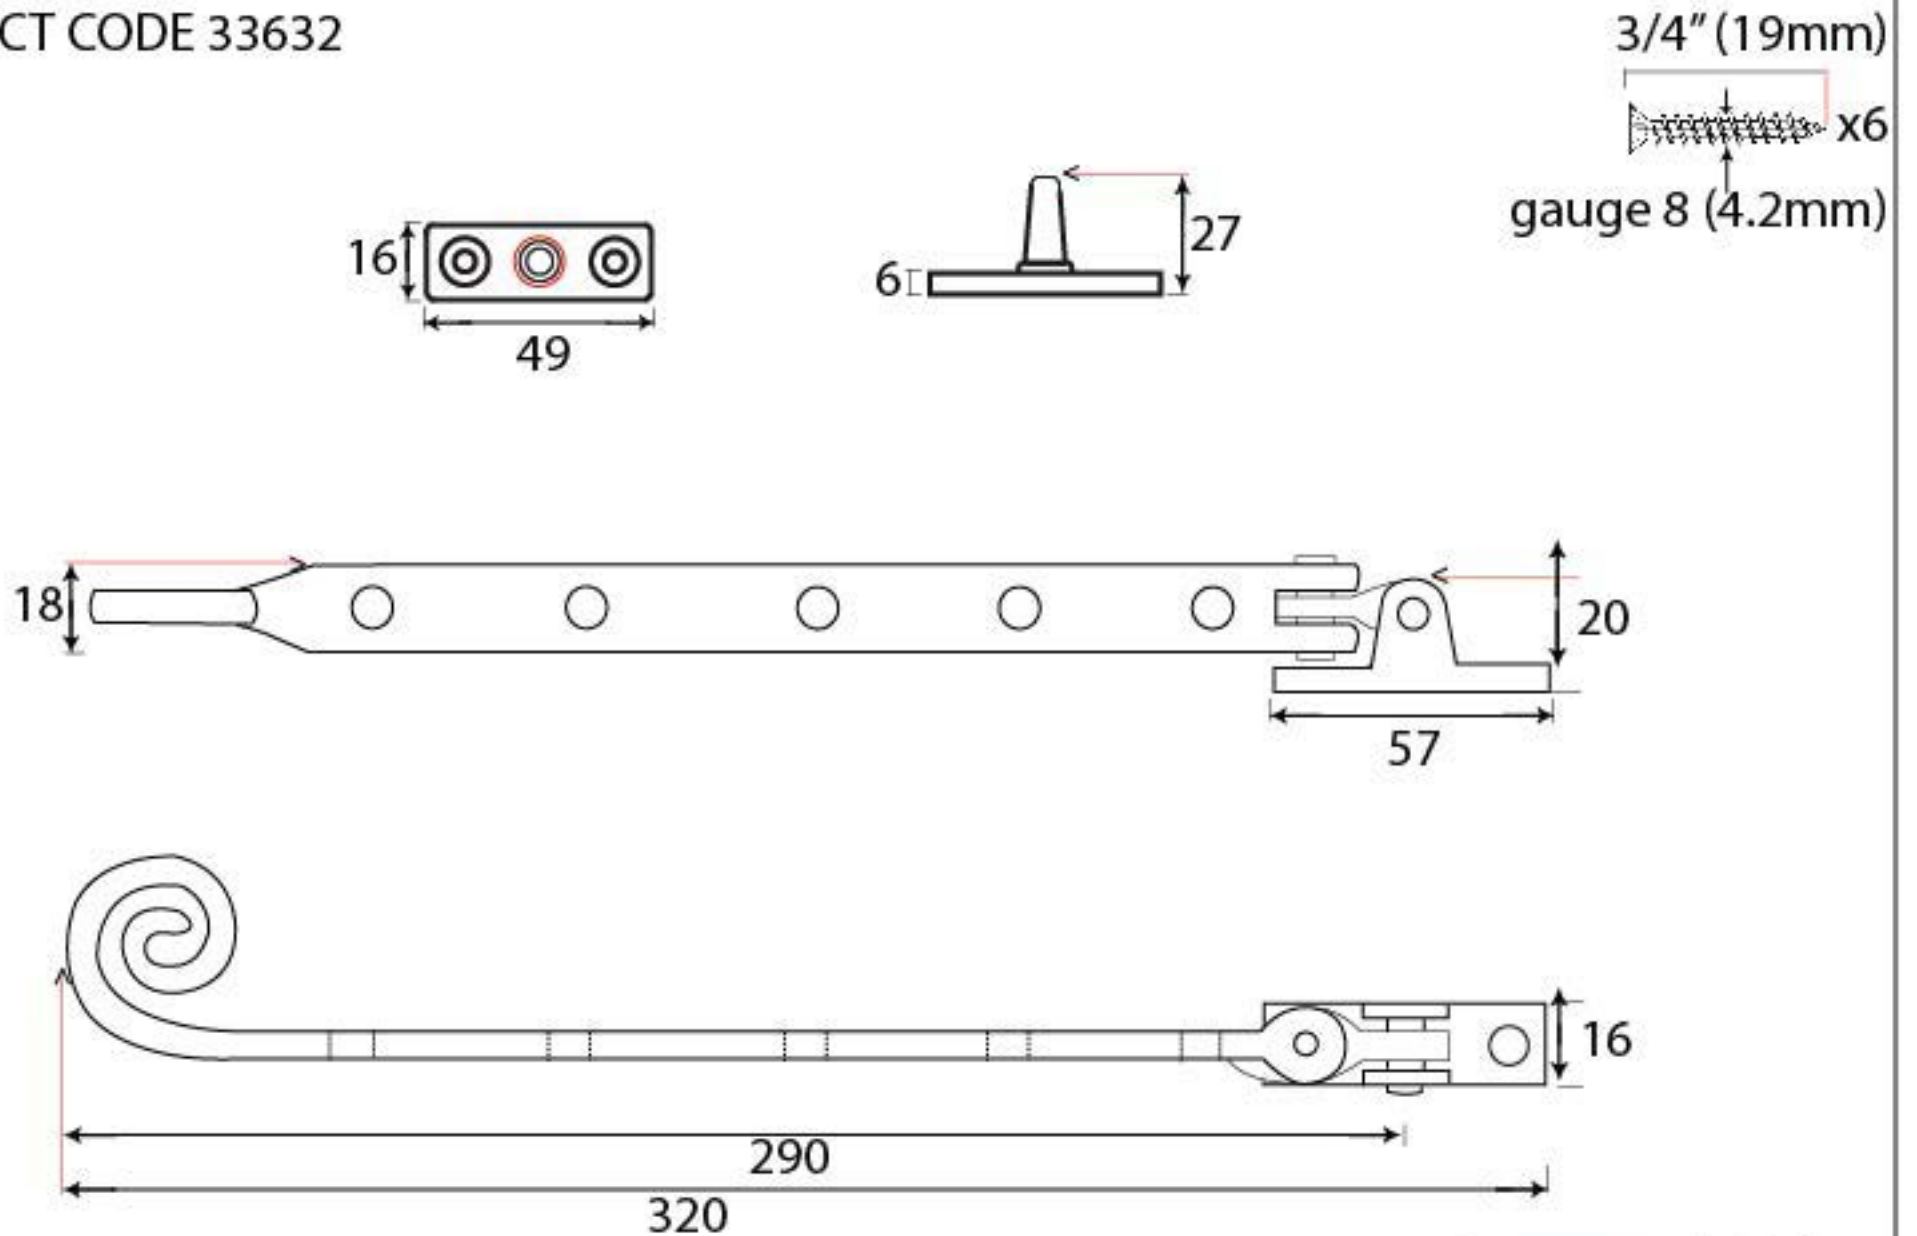

PRODUCT CODE 33632

HANDFORGED  
TRADITIONAL  
IRON MONGERY

Due to the hand crafted nature of our products all measurements are approximate and should be used as a guide only