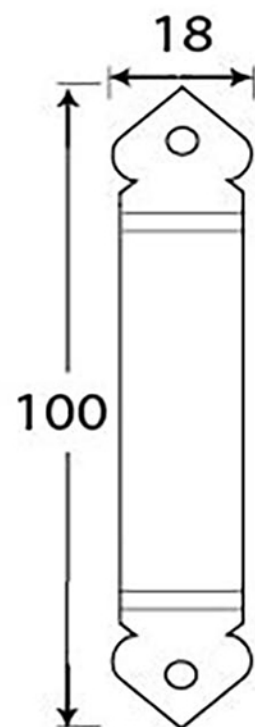

PRODUCT CODE 33637

3/4" (19mm)
x 2
gauge 6 (3.5mm)

HANDFORGED
TRADITIONAL
IRONMONGERY

Due to the hand crafted nature of our products all measurements are approximate and should be used as a guide only