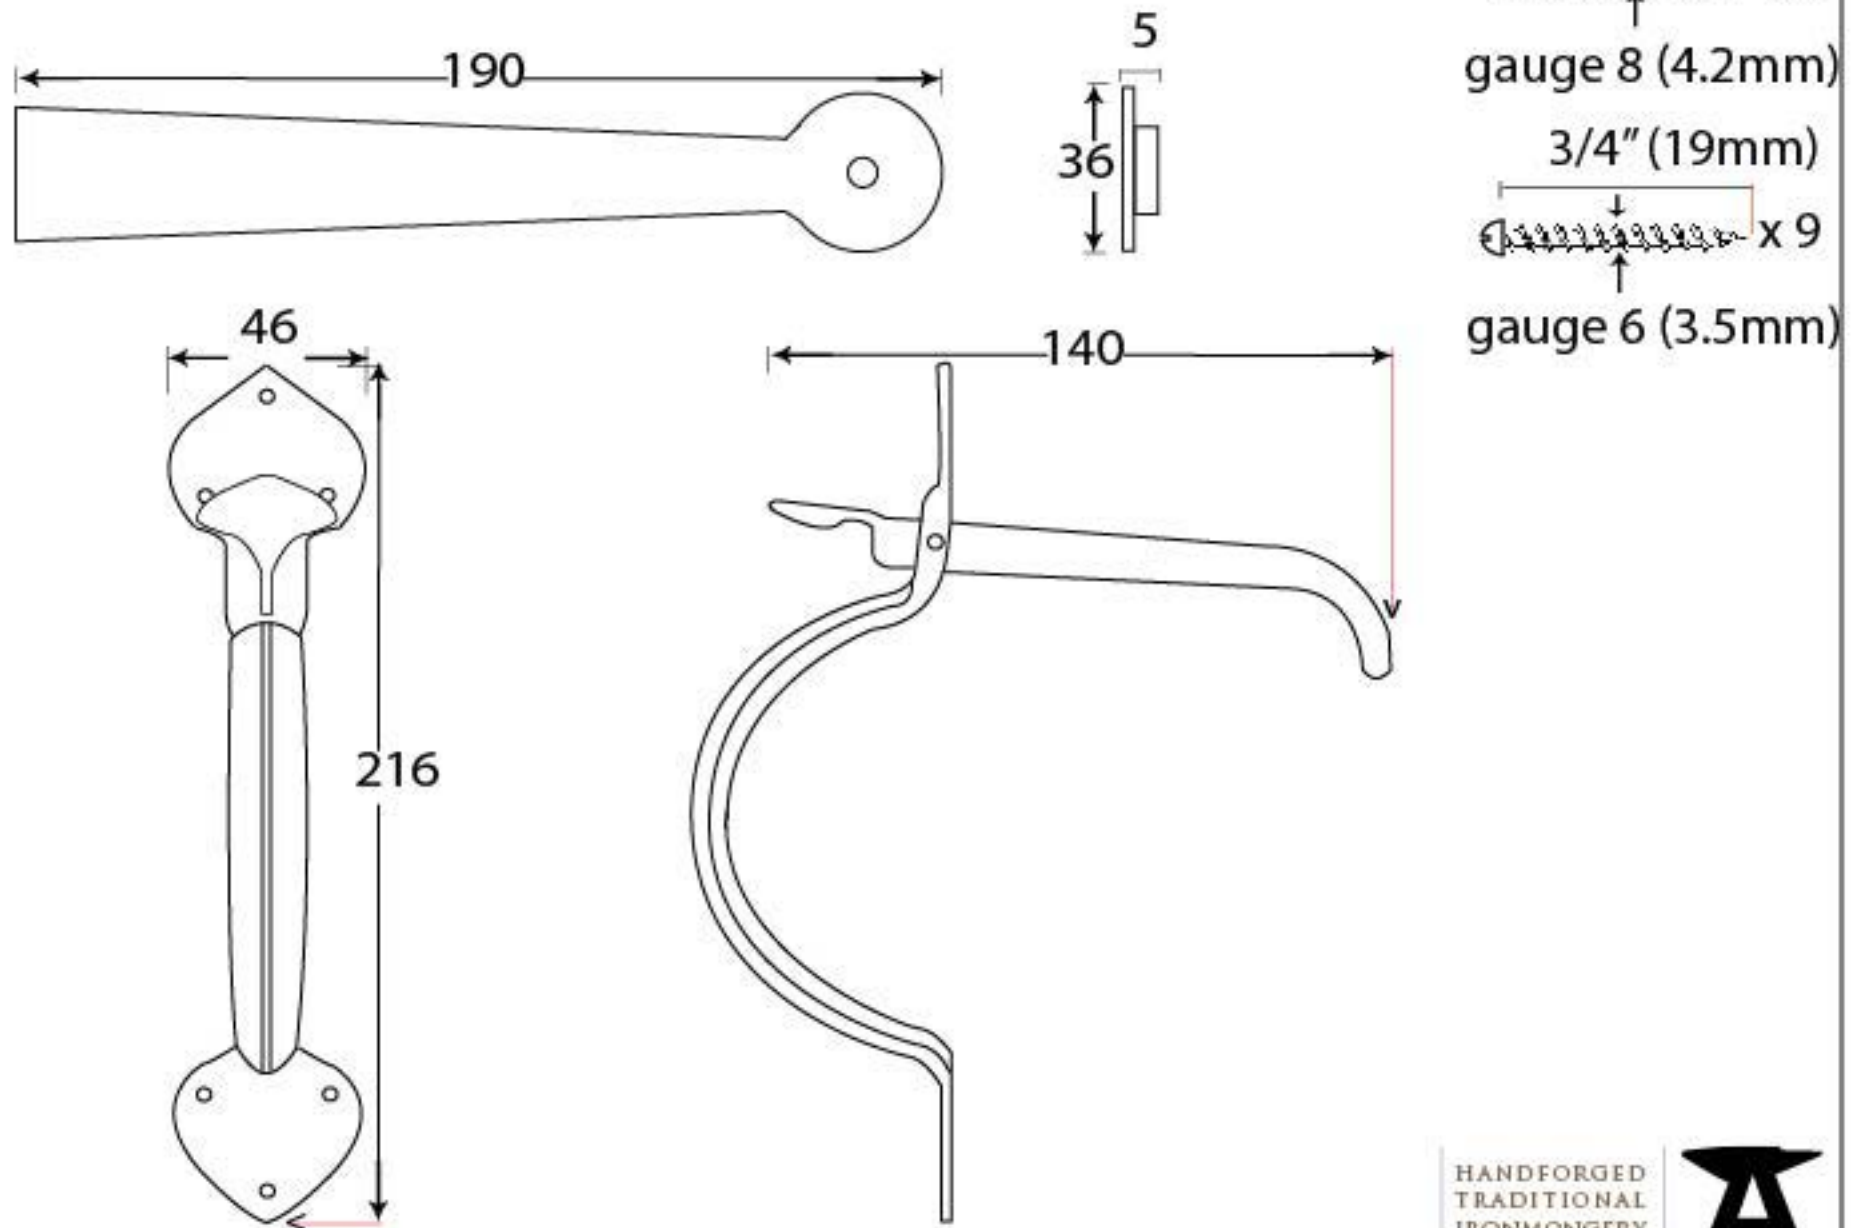

PRODUCT CODE 33638

HANDFORGED
TRADITIONAL
IRONMONGERY

Due to the hand crafted nature of our products all measurements are approximate and should be used as a guide only