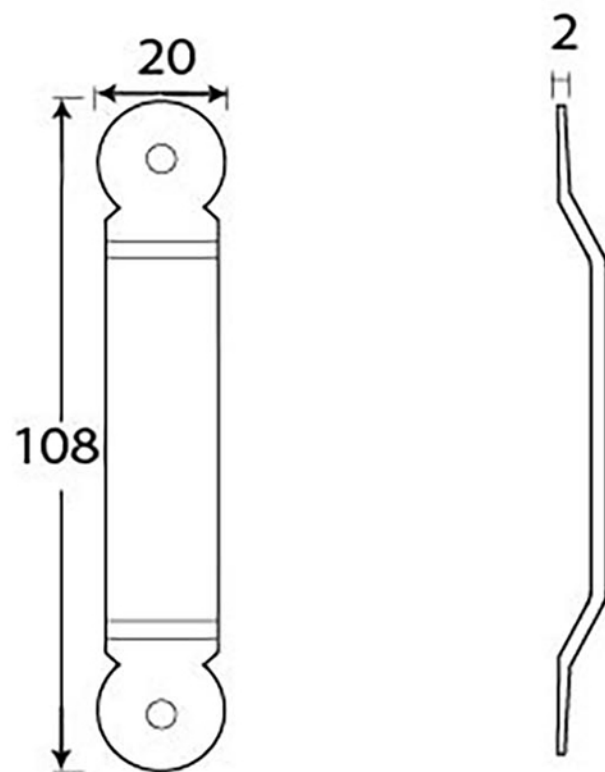

PRODUCT CODE 33639

3/4" (19mm)  
x 2  
gauge 6 (3.5mm)

HANDFORGED  
TRADITIONAL  
IRONMONGERY

Due to the hand crafted nature of our products all measurements are approximate and should be used as a guide only