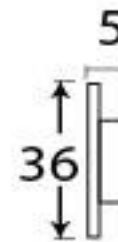

PRODUCT CODE 33649

3/4" (19mm)  
x 1  
gauge 8 (4.2mm)

3/4" (19mm)  
x 9  
gauge 6 (3.5mm)

HANDFORGED  
TRADITIONAL  
IRON MONGERY

Due to the hand crafted nature of our products all measurements are approximate and should be used as a guide only