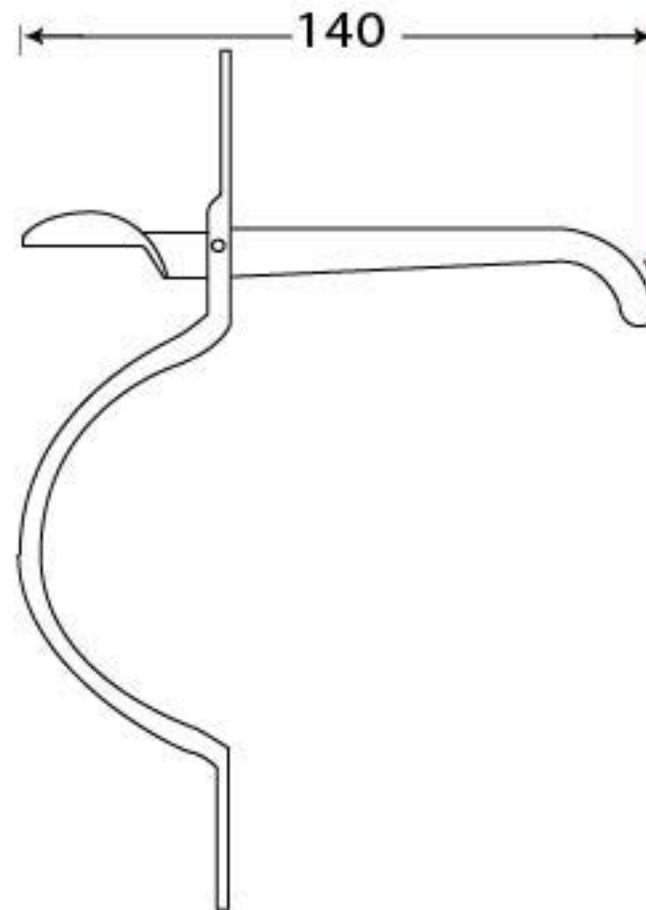

PRODUCT CODE 33649

3/4" (19mm)  
x 1  
gauge 8 (4.2mm)

3/4" (19mm)  
x 9  
gauge 6 (3.5mm)

HANDFORGED  
TRADITIONAL  
IRON MONGERY

Due to the hand crafted nature of our products all measurements are approximate and should be used as a guide only