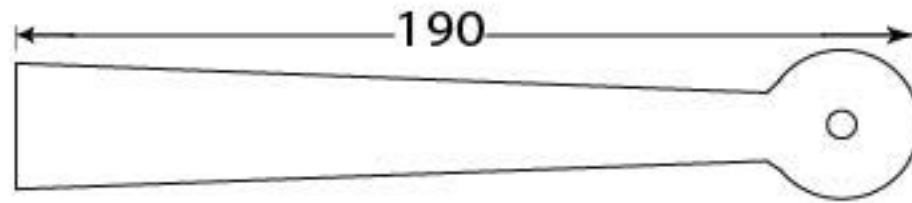

PRODUCT CODE 33649

3/4" (19mm)  
x 1  
gauge 8 (4.2mm)

3/4" (19mm)  
x 9  
gauge 6 (3.5mm)

HANDFORGED  
TRADITIONAL  
IRON MONGERY

Due to the hand crafted nature of our products all measurements are approximate and should be used as a guide only