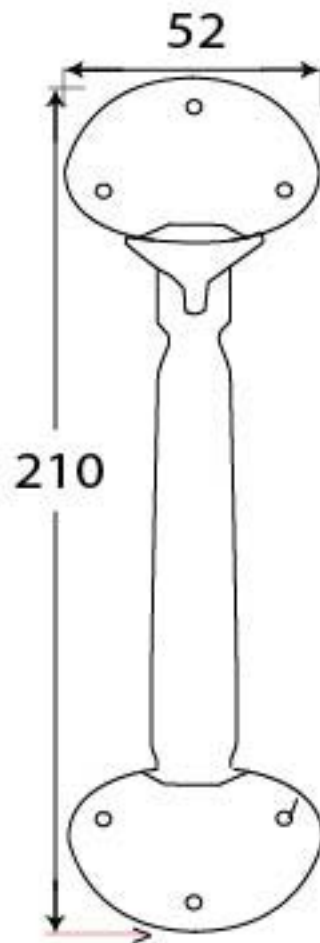

PRODUCT CODE 33649

3/4" (19mm)  
x 1  
gauge 8 (4.2mm)

3/4" (19mm)  
x 9  
gauge 6 (3.5mm)

HANDFORGED  
TRADITIONAL  
IRON MONGERY

Due to the hand crafted nature of our products all measurements are approximate and should be used as a guide only