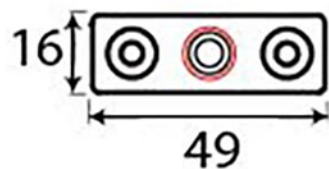

PRODUCT CODE 33678

HANDFORGED
TRADITIONAL
IRONMONGERY

Due to the hand crafted nature of our products all measurements are approximate and should be used as a guide only