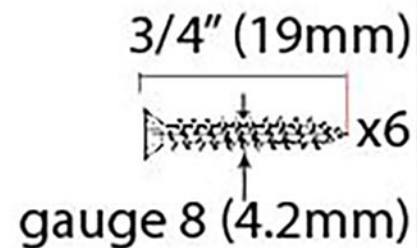

PRODUCT CODE 33678

HANDFORGED
TRADITIONAL
IRONMONGERY

Due to the hand crafted nature of our products all measurements are approximate and should be used as a guide only