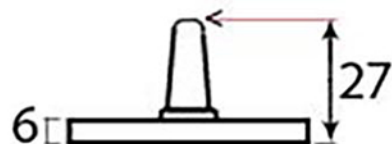

PRODUCT CODE 33678

HANDFORGED
TRADITIONAL
IRONMONGERY

Due to the hand crafted nature of our products all measurements are approximate and should be used as a guide only