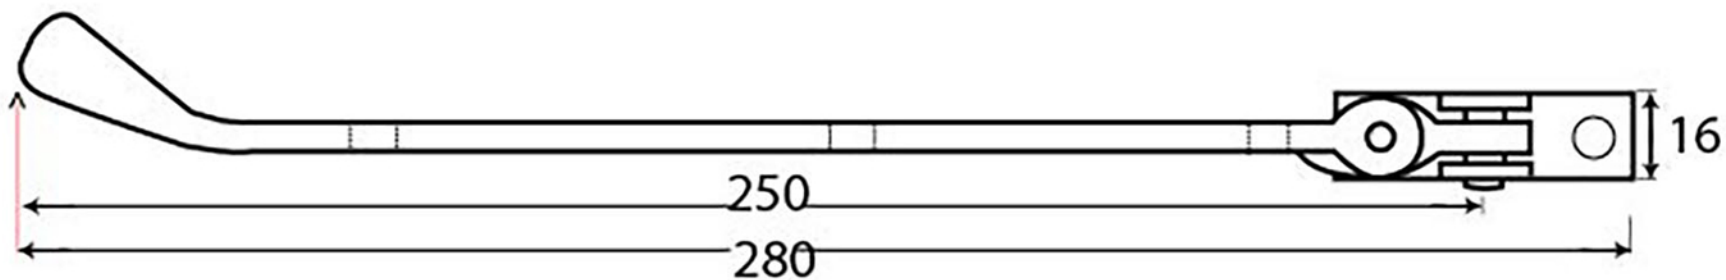

PRODUCT CODE 33678

HANDFORGED
TRADITIONAL
IRONMONGERY

Due to the hand crafted nature of our products all measurements are approximate and should be used as a guide only