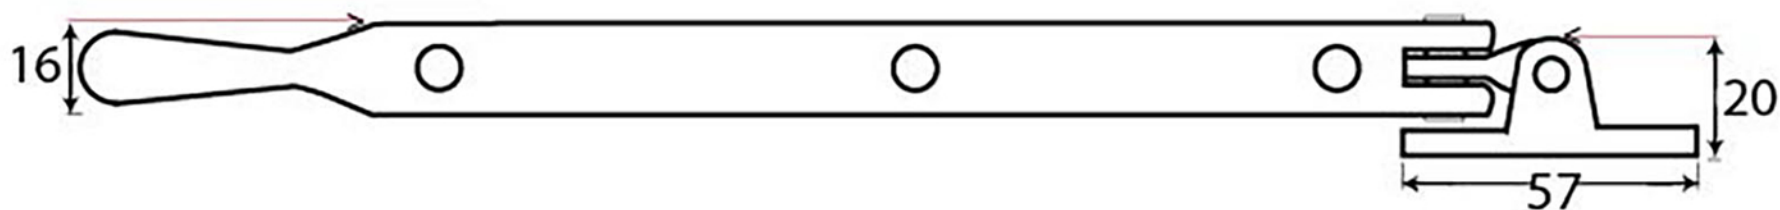

PRODUCT CODE 33678

HANDFORGED
TRADITIONAL
IRONMONGERY

Due to the hand crafted nature of our products all measurements are approximate and should be used as a guide only