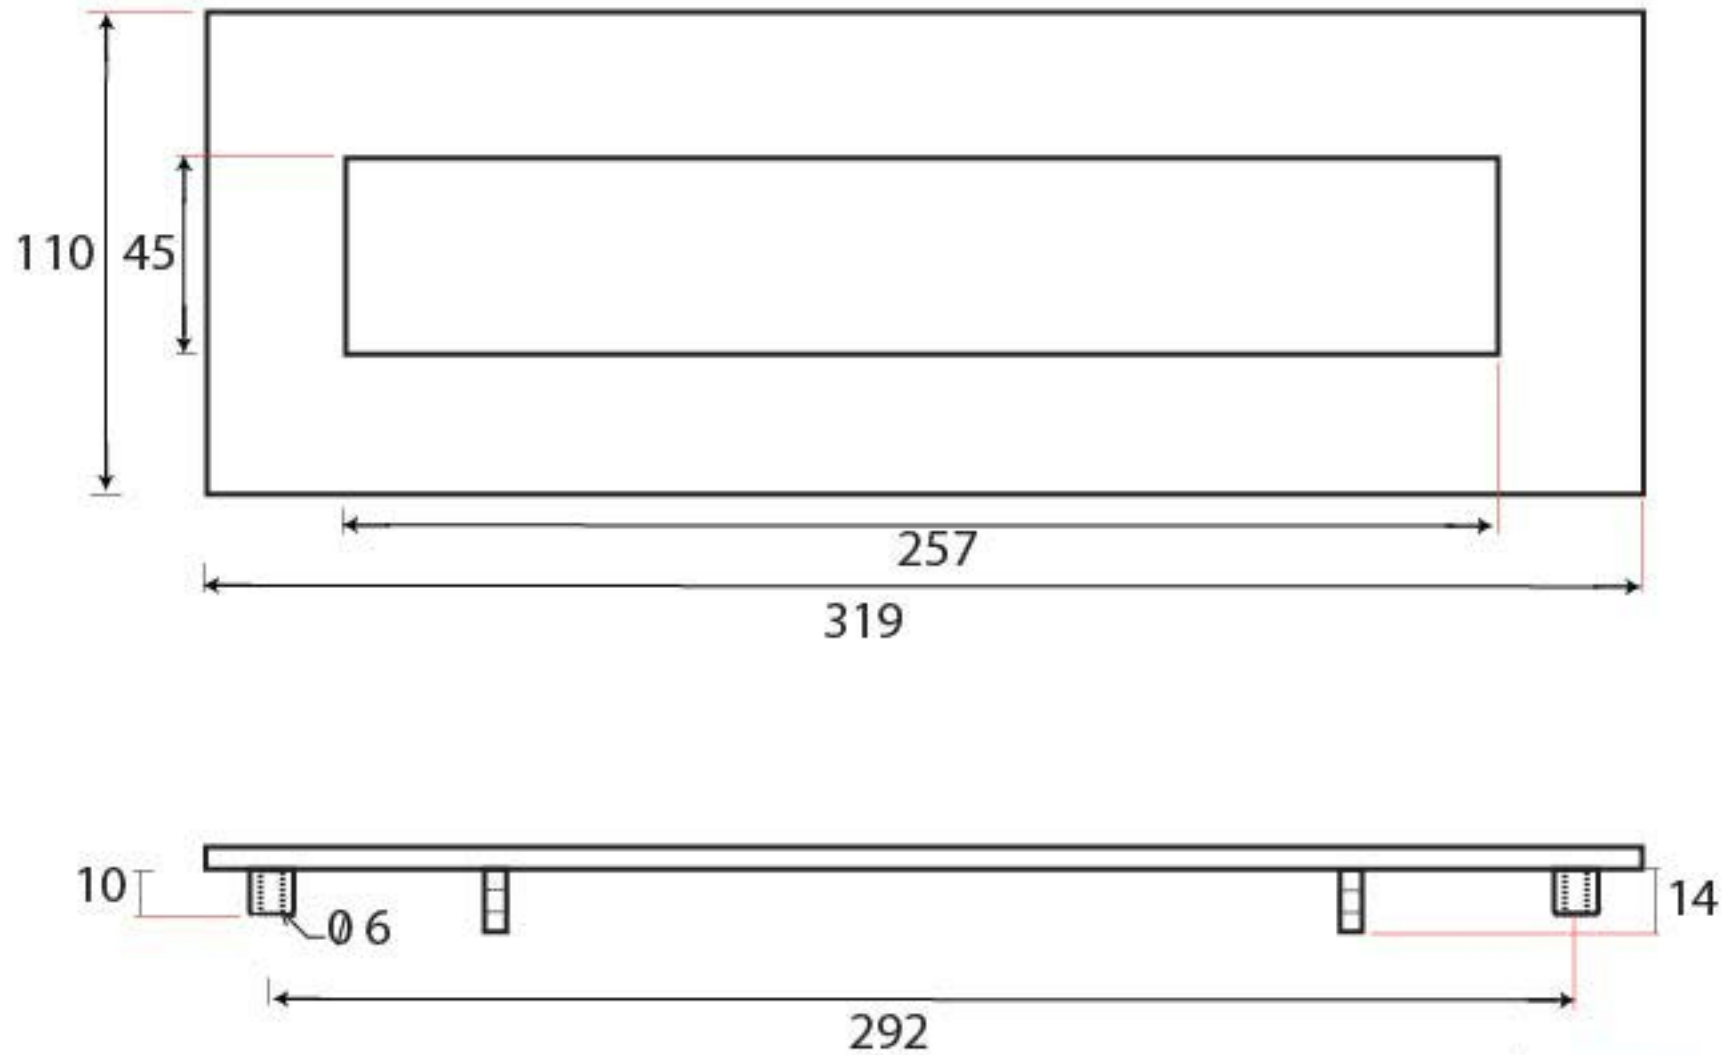

PRODUCT CODE 33680

HANDFORGED  
TRADITIONAL  
IRON MONGERY

Due to the hand crafted nature of our products all measurements are approximate and should be used as a guide only