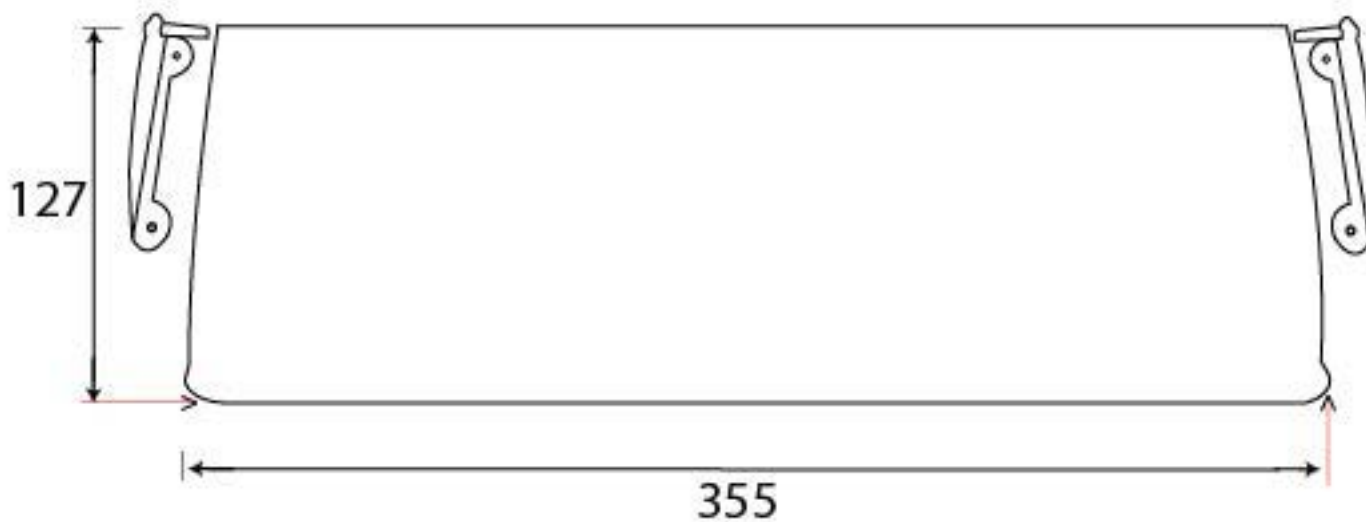

PRODUCT CODE 33681

1/2" (12mm)
X 4
gauge 4 (3 mm)

HANDFORGED
TRADITIONAL
IRON MONGERY

Due to the hand crafted nature of our products all measurements are approximate and should be used as a guide only