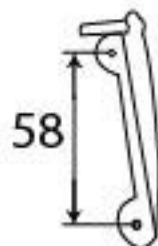

PRODUCT CODE 33681

1/2" (12mm)
X 4
gauge 4 (3 mm)

HANDFORGED
TRADITIONAL
IRON MONGERY

Due to the hand crafted nature of our products all measurements are approximate and should be used as a guide only