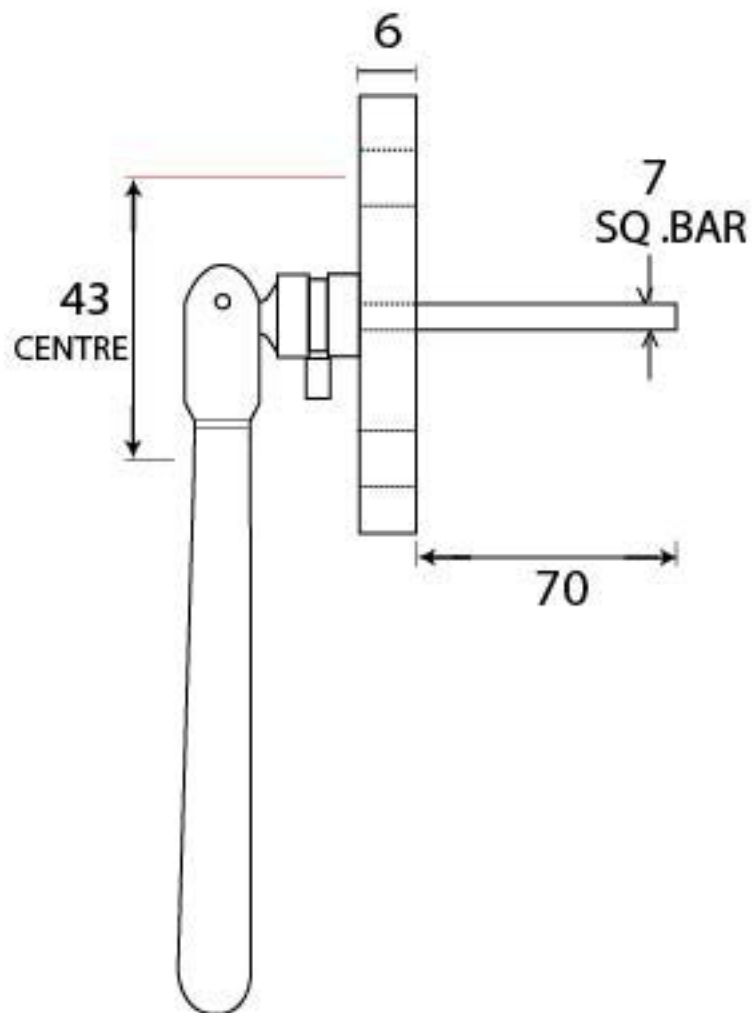

PRODUCT CODE 33682

HANDFORGED
TRADITIONAL
IRON MONGERY

Due to the hand crafted nature of our products all measurements are approximate and should be used as a guide only