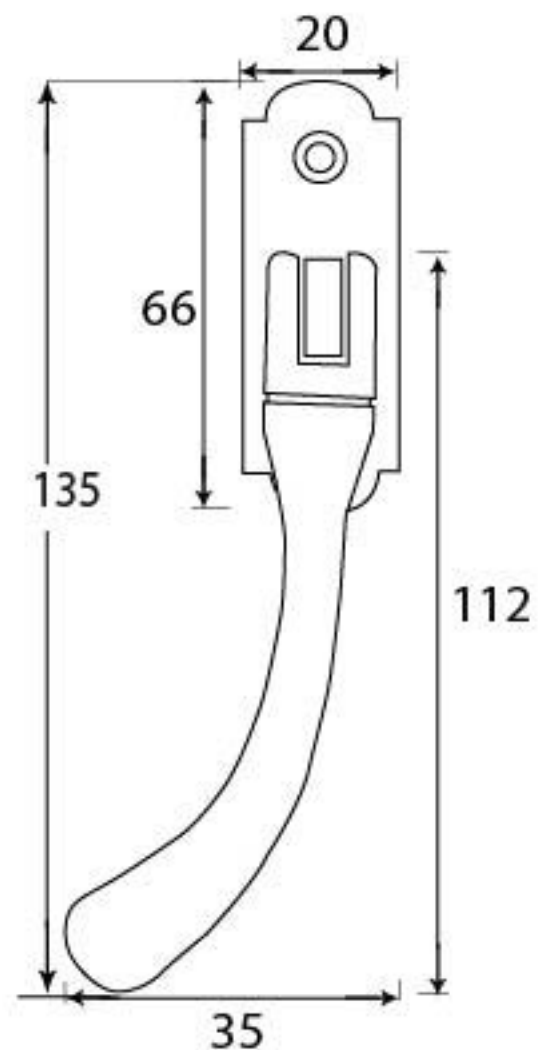

PRODUCT CODE 33682

HANDFORGED
TRADITIONAL
IRON MONGERY

Due to the hand crafted nature of our products all measurements are approximate and should be used as a guide only