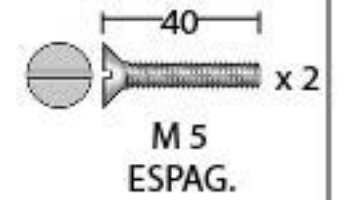

PRODUCT CODE 33683

HANDFORGED  
TRADITIONAL  
IRON MONGERY

Due to the hand crafted nature of our products all measurements are approximate and should be used as a guide only