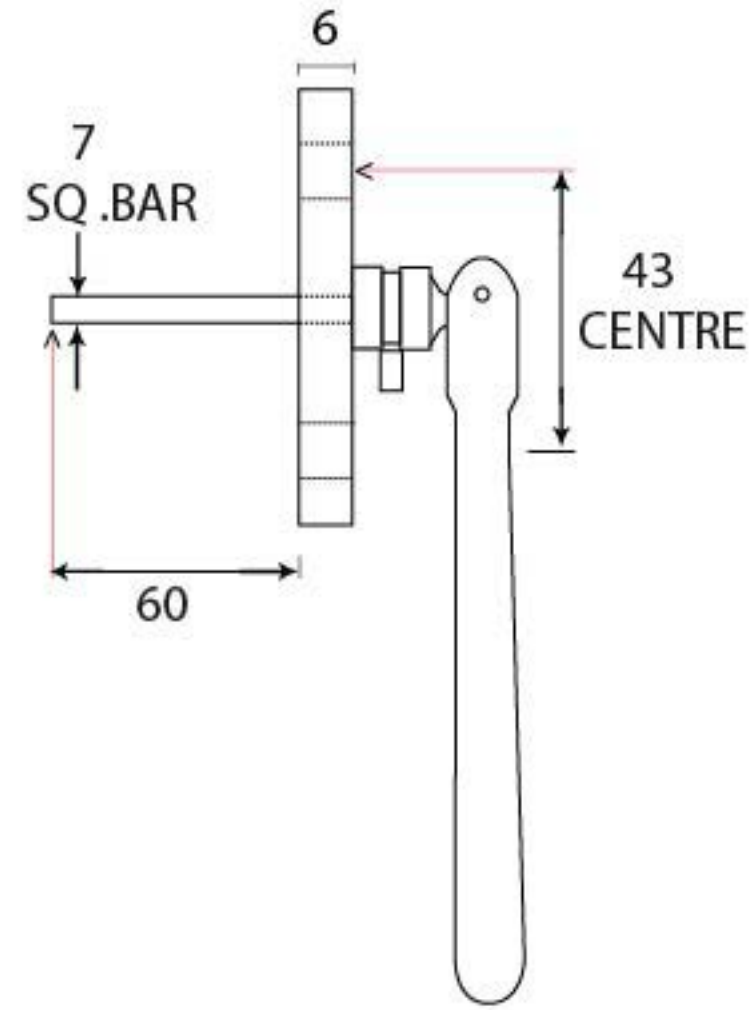

PRODUCT CODE 33683

HANDFORGED  
TRADITIONAL  
IRON MONGERY

Due to the hand crafted nature of our products all measurements are approximate and should be used as a guide only