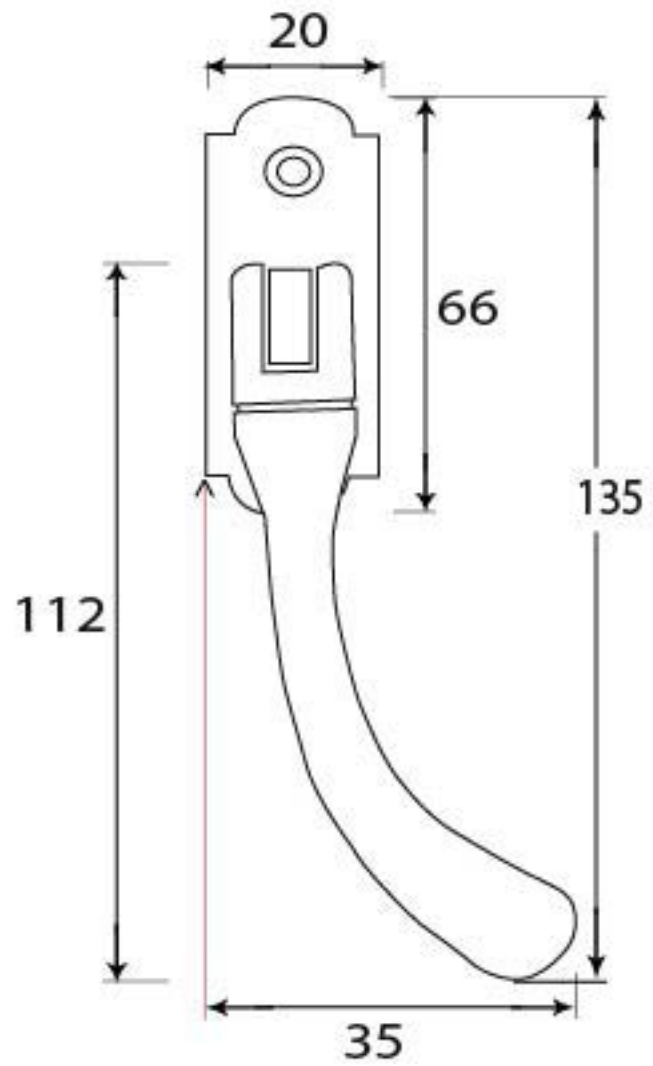

PRODUCT CODE 33683

HANDFORGED  
TRADITIONAL  
IRON MONGERY

Due to the hand crafted nature of our products all measurements are approximate and should be used as a guide only