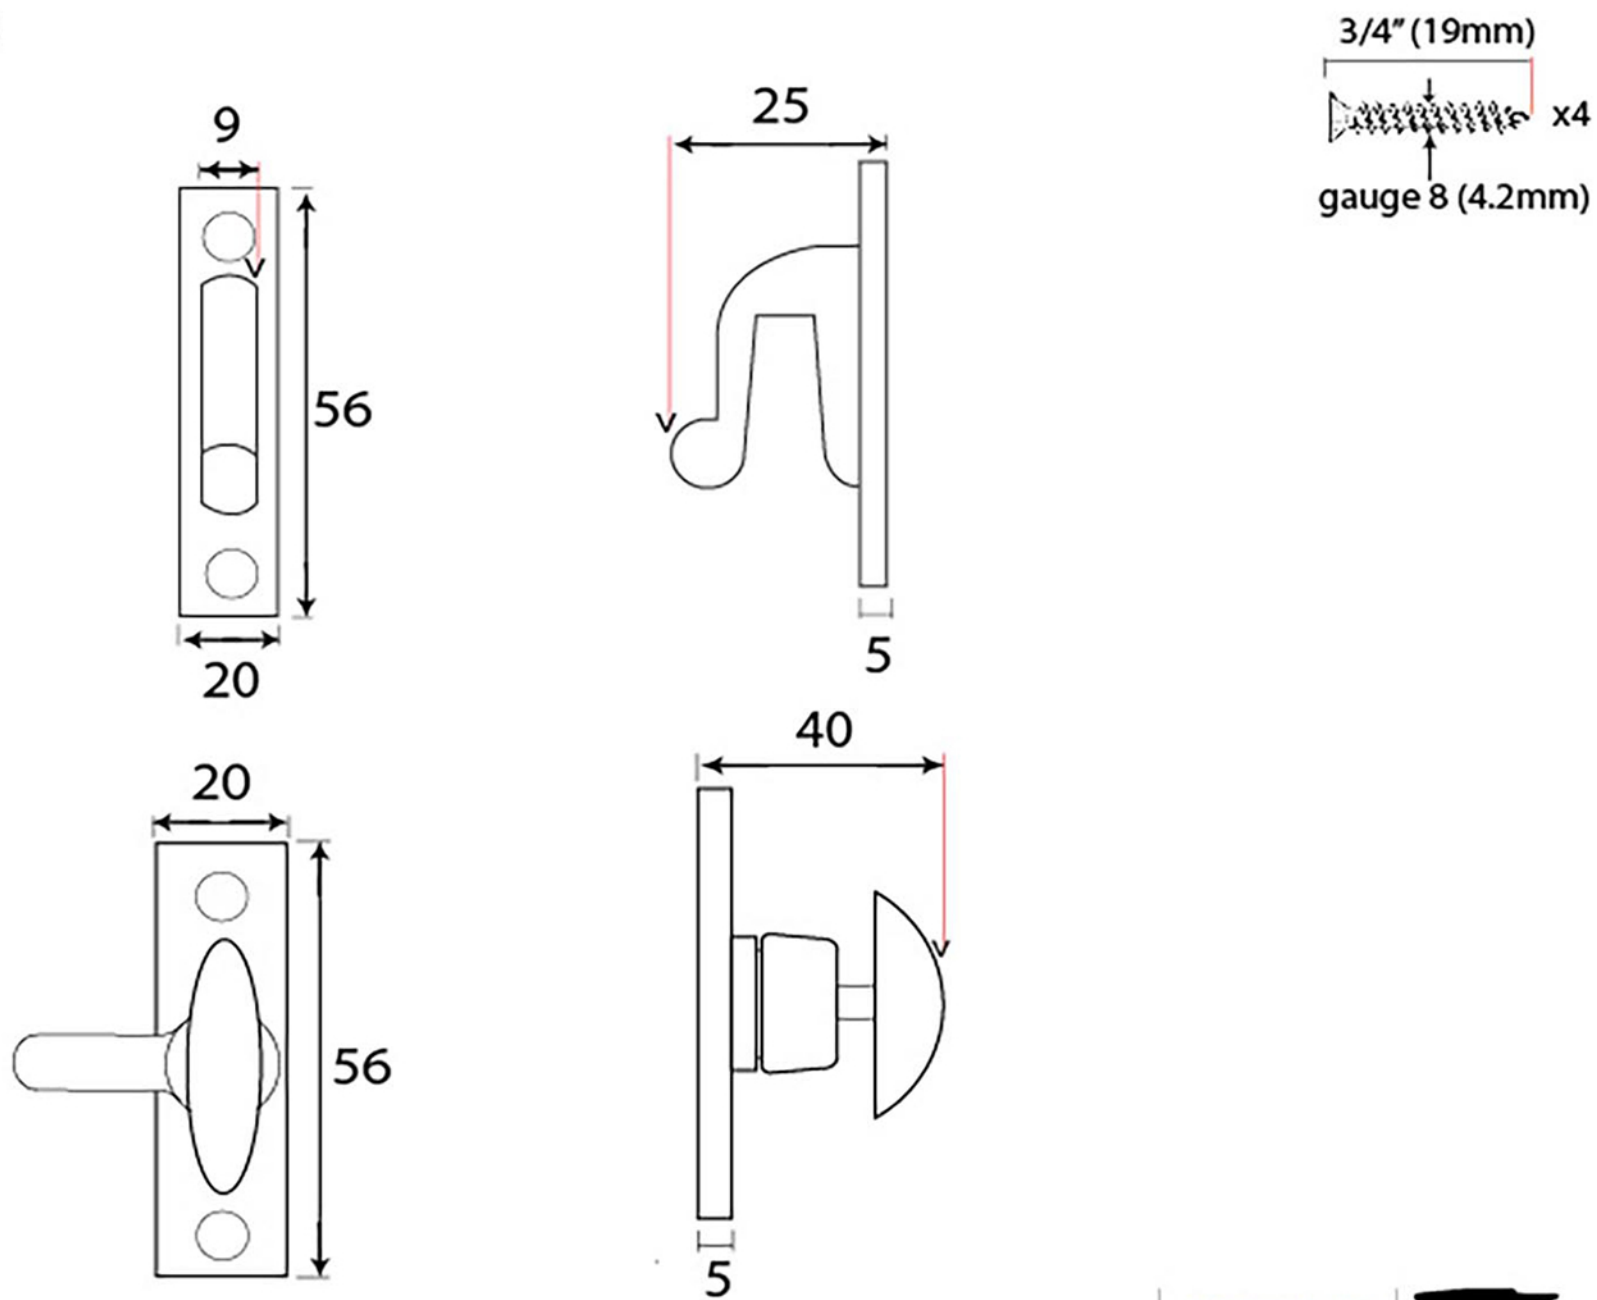

PRODUCT CODE 33684

HANDFORGED  
TRADITIONAL  
IRONMONGERY

Due to the hand crafted nature of our products all measurements are approximate and should be used as a guide only