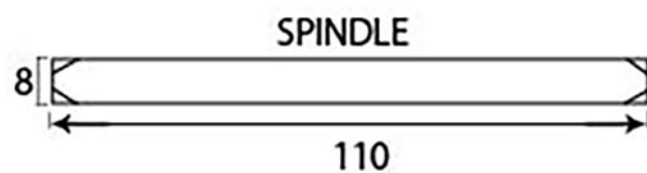

PRODUCT CODE 33686

1" (25mm)
x8
gauge 8 (4.2mm)

HANDFORGED
TRADITIONAL
IRONMONGERY

Due to the hand crafted nature of our products all measurements are approximate and should be used as a guide only