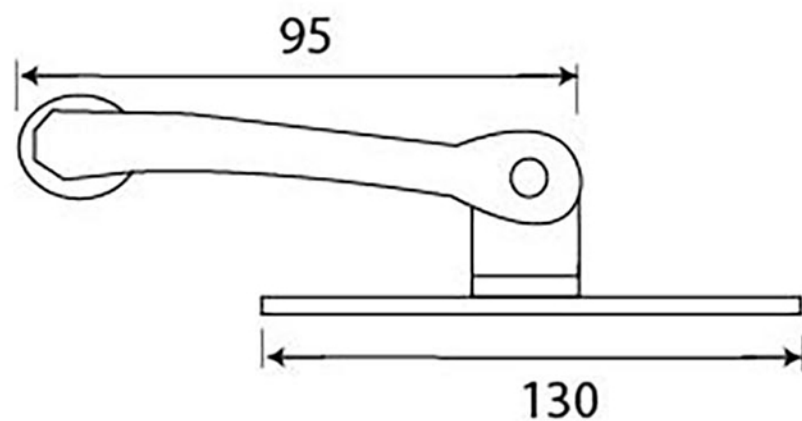

PRODUCT CODE 33686

1" (25mm)
x8
gauge 8 (4.2mm)

HANDFORGED
TRADITIONAL
IRONMONGERY

Due to the hand crafted nature of our products all measurements are approximate and should be used as a guide only