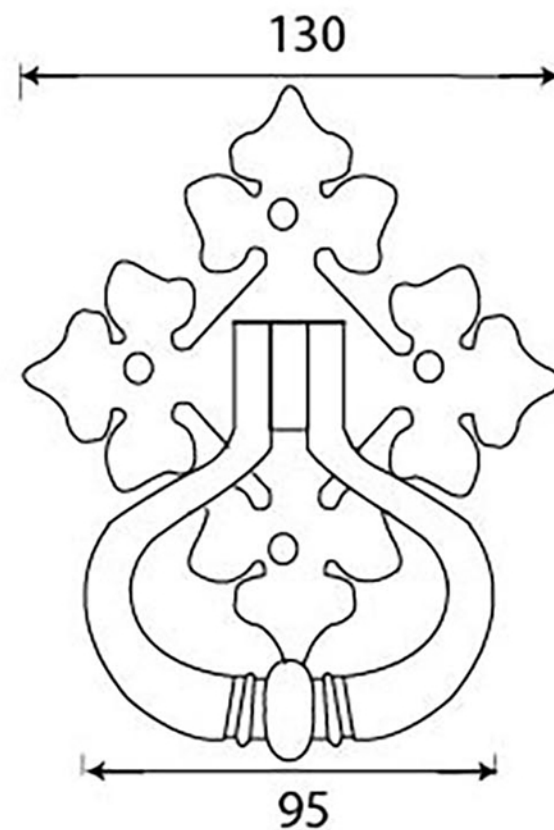

PRODUCT CODE 33686

1" (25mm)
x8
gauge 8 (4.2mm)

HANDFORGED
TRADITIONAL
IRONMONGERY

Due to the hand crafted nature of our products all measurements are approximate and should be used as a guide only