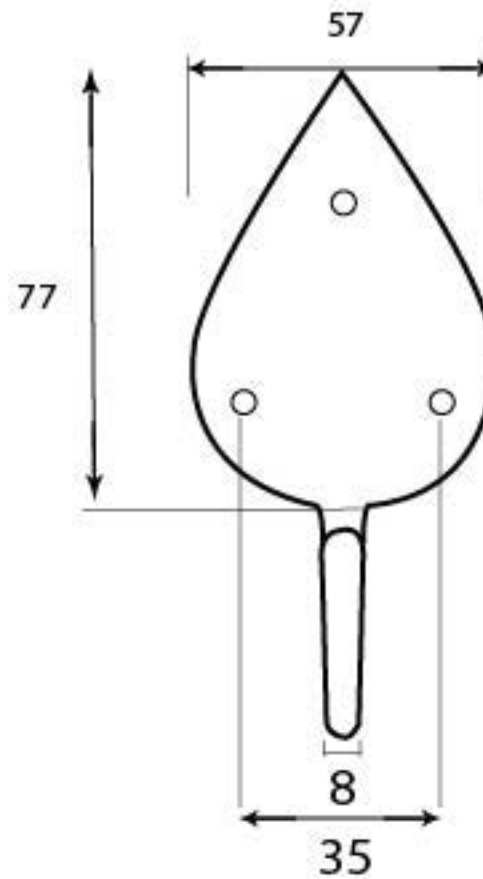

PRODUCT CODE 33688

3/4" (19mm)
x3
gauge 6 (3.5mm)

HANDFORGED
TRADITIONAL
IRON MONGERY

Due to the hand crafted nature of our products all measurements are approximate and should be used as a guide only