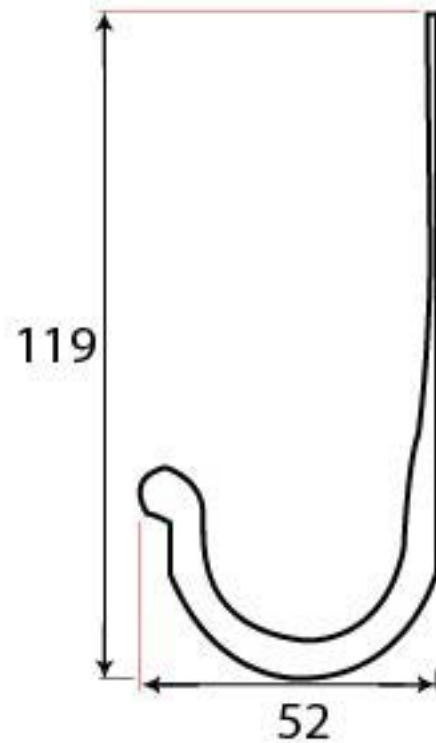

PRODUCT CODE 33688

3/4" (19mm)
x3
gauge 6 (3.5mm)

HANDFORGED
TRADITIONAL
IRON MONGERY

Due to the hand crafted nature of our products all measurements are approximate and should be used as a guide only