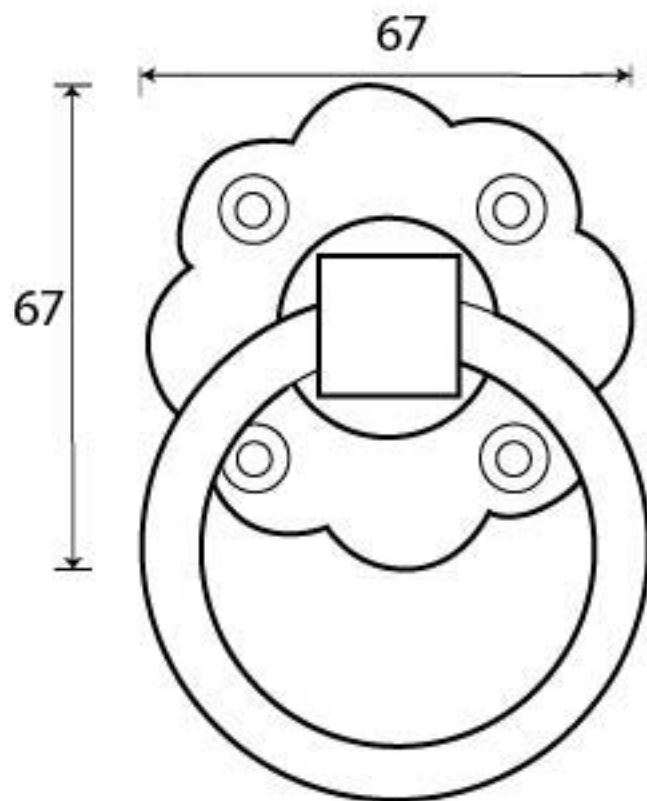

PRODUCT CODE 33689

3/4" (19mm)  
x8  
gauge 8 (4.2mm)

HANDFORGED  
TRADITIONAL  
IRON MONGERY

Due to the hand crafted nature of our products all measurements are approximate and should be used as a guide only