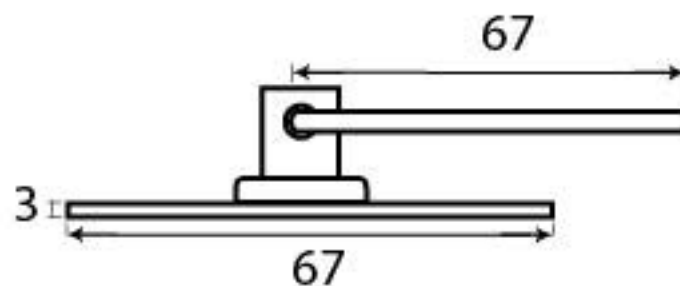

PRODUCT CODE 33689

3/4" (19mm)  
x8  
gauge 8 (4.2mm)

HANDFORGED  
TRADITIONAL  
IRON MONGERY

Due to the hand crafted nature of our products all measurements are approximate and should be used as a guide only