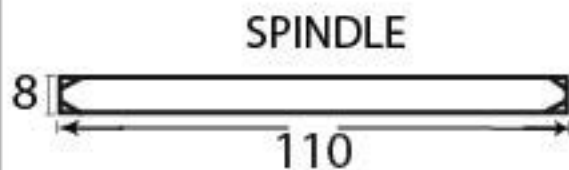

PRODUCT CODE 33689

3/4" (19mm)  
x8  
gauge 8 (4.2mm)

HANDFORGED  
TRADITIONAL  
IRON MONGERY

Due to the hand crafted nature of our products all measurements are approximate and should be used as a guide only