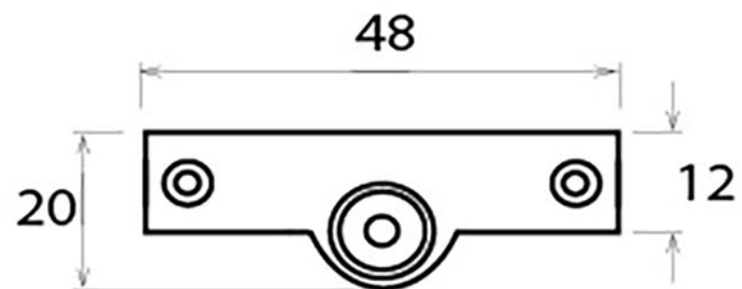

PRODUCT CODE 33690

3/4" (19mm)
x2
gauge 8 (4mm)

HANDFORGED
TRADITIONAL
IRONMONGERY

Due to the hand crafted nature of our products all measurements are approximate and should be used as a guide only