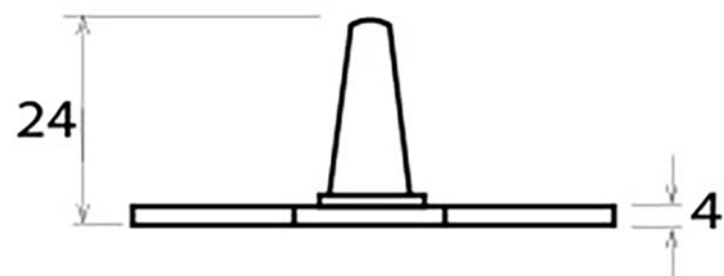

PRODUCT CODE 33690

3/4" (19mm)
x2
gauge 8 (4mm)

HANDFORGED
TRADITIONAL
IRONMONGERY

Due to the hand crafted nature of our products all measurements are approximate and should be used as a guide only