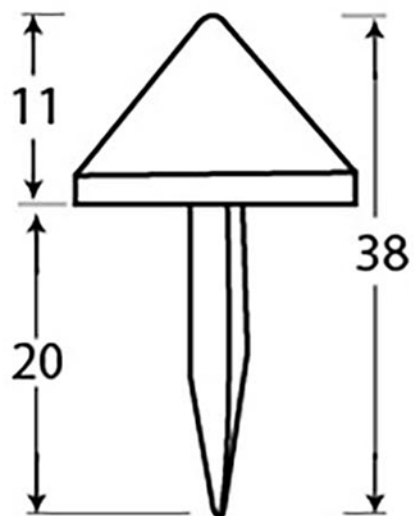

PRODUCT CODE 33694

HANDFORGED
TRADITIONAL
IRONMONGERY

Due to the hand crafted nature of our products all measurements are approximate and should be used as a guide only