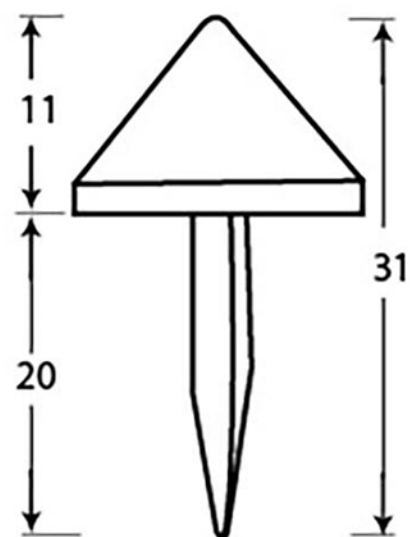

PRODUCT CODE 33695

HANDFORGED  
TRADITIONAL  
IRONMONGERY

Due to the hand crafted nature of our products all measurements are approximate and should be used as a guide only