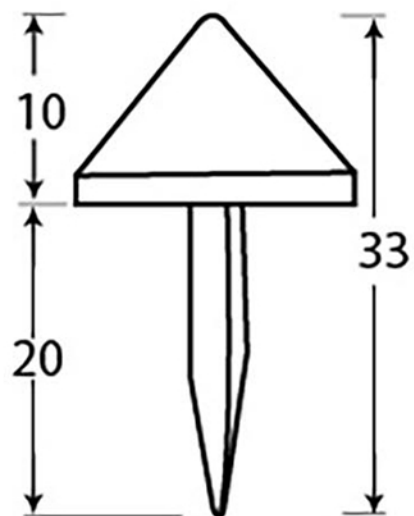

PRODUCT CODE 33696

HANDFORGED  
TRADITIONAL  
IRONMONGERY

Due to the hand crafted nature of our products all measurements are approximate and should be used as a guide only