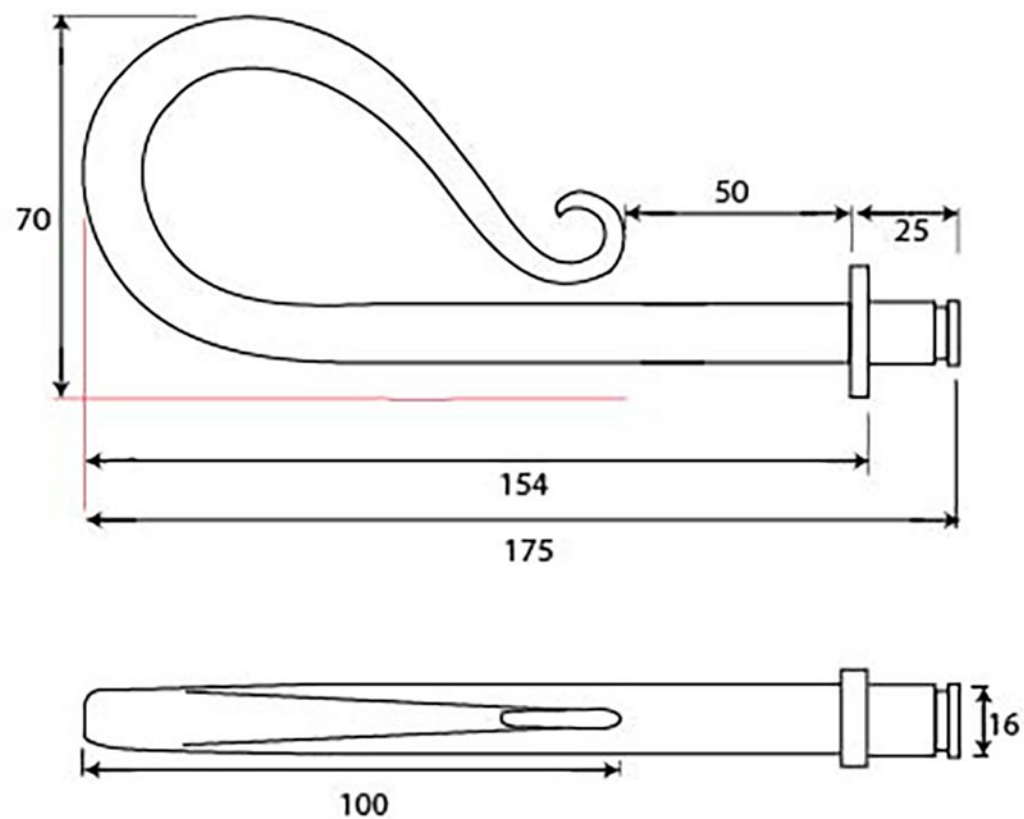

PRODUCT CODE 33708

HANDFORGED
TRADITIONAL
IRONMONGERY

Due to the hand crafted nature of our products all measurements are approximate and should be used as a guide only