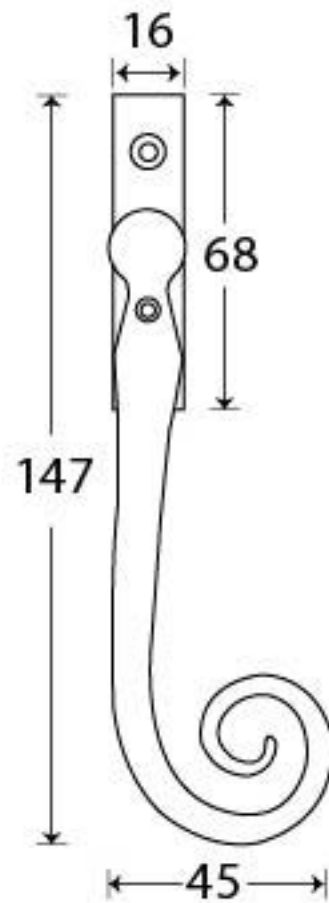

PRODUCT CODE 33713

HANDFORGED
TRADITIONAL
IRON MONGERY

Due to the hand crafted nature of our products all measurements are approximate and should be used as a guide only