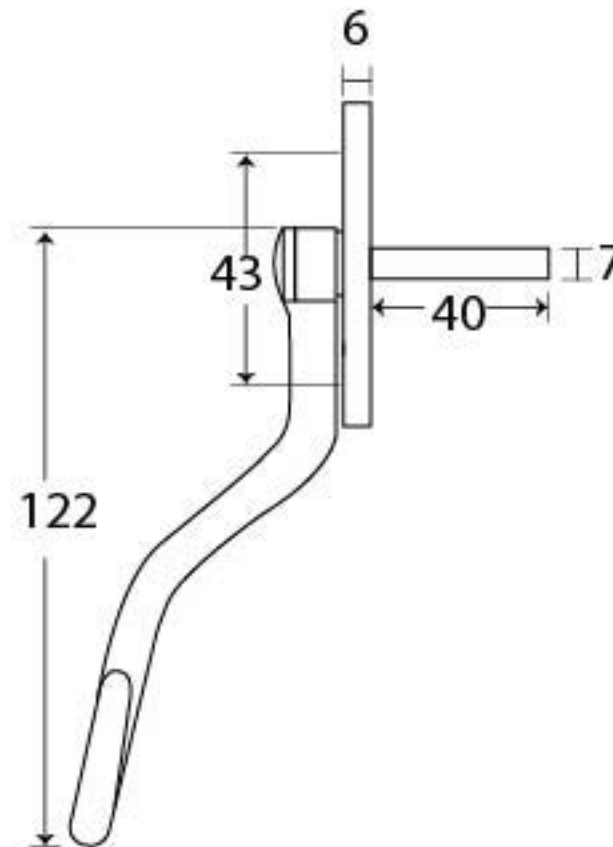

PRODUCT CODE 33713

HANDFORGED
TRADITIONAL
IRON MONGERY

Due to the hand crafted nature of our products all measurements are approximate and should be used as a guide only