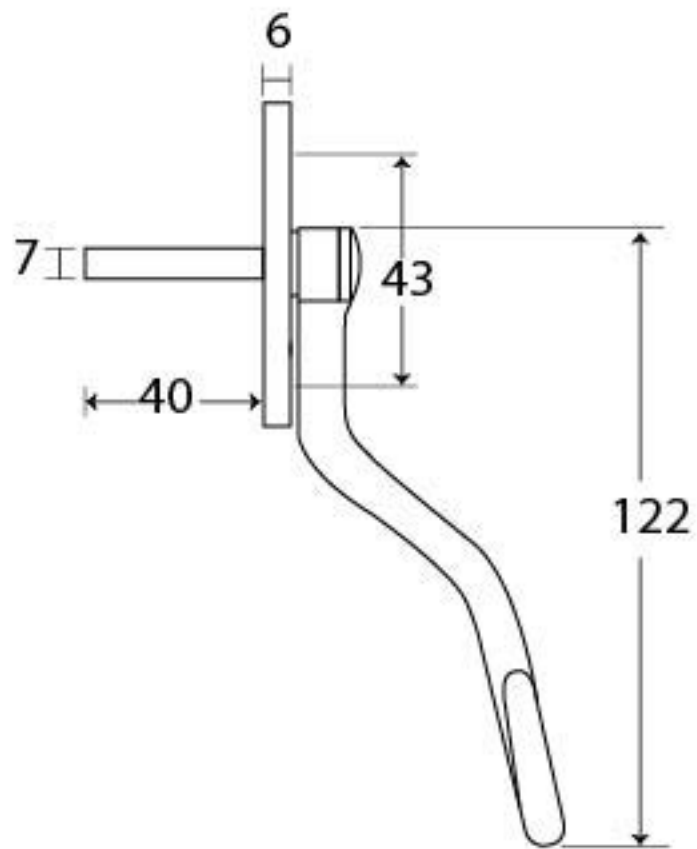

PRODUCT CODE 33714

HANDFORGED
TRADITIONAL
IRON MONGERY

Due to the hand crafted nature of our products all measurements are approximate and should be used as a guide only