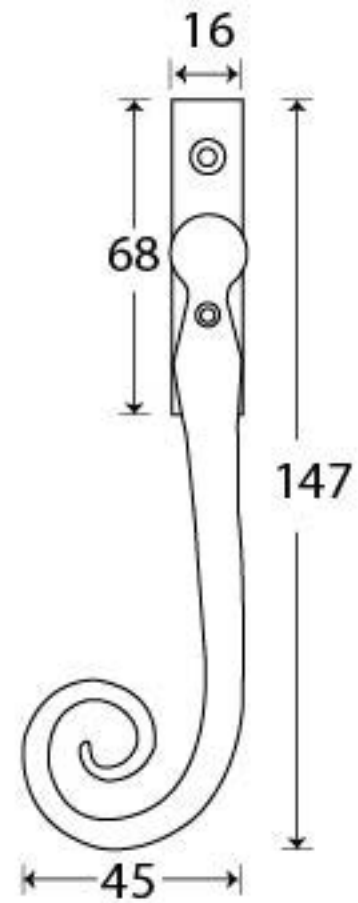

PRODUCT CODE 33714

HANDFORGED
TRADITIONAL
IRON MONGERY

Due to the hand crafted nature of our products all measurements are approximate and should be used as a guide only