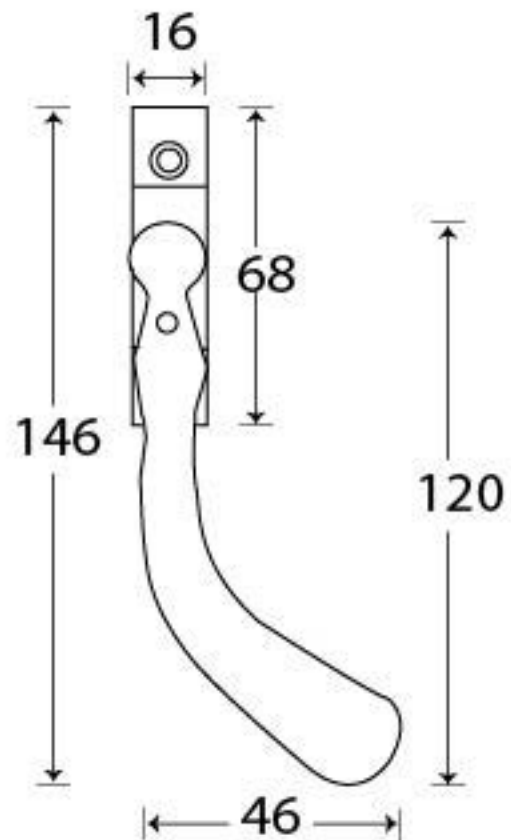

PRODUCT CODE 33715

HANDFORGED
TRADITIONAL
IRON MONGERY

Due to the hand crafted nature of our products all measurements are approximate and should be used as a guide only