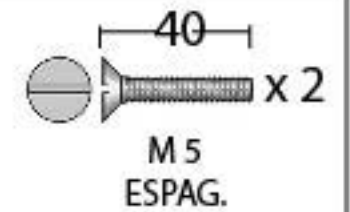

PRODUCT CODE 33715

HANDFORGED
TRADITIONAL
IRON MONGERY

Due to the hand crafted nature of our products all measurements are approximate and should be used as a guide only