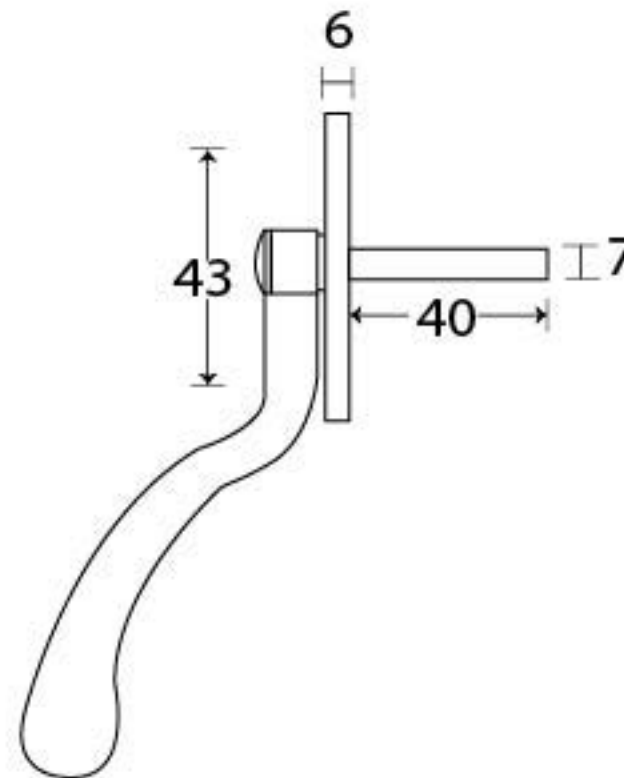

PRODUCT CODE 33715

HANDFORGED
TRADITIONAL
IRON MONGERY

Due to the hand crafted nature of our products all measurements are approximate and should be used as a guide only