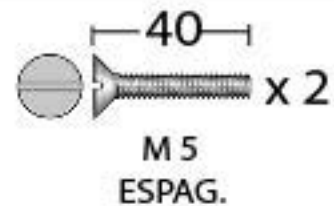

PRODUCT CODE 33716

HANDFORGED
TRADITIONAL
IRON MONGERY

Due to the hand crafted nature of our products all measurements are approximate and should be used as a guide only