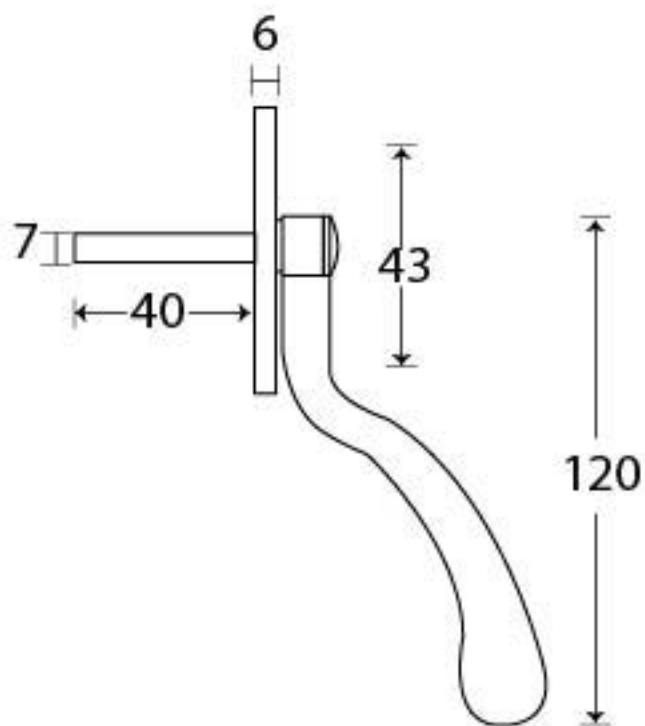

PRODUCT CODE 33716

HANDFORGED
TRADITIONAL
IRON MONGERY

Due to the hand crafted nature of our products all measurements are approximate and should be used as a guide only