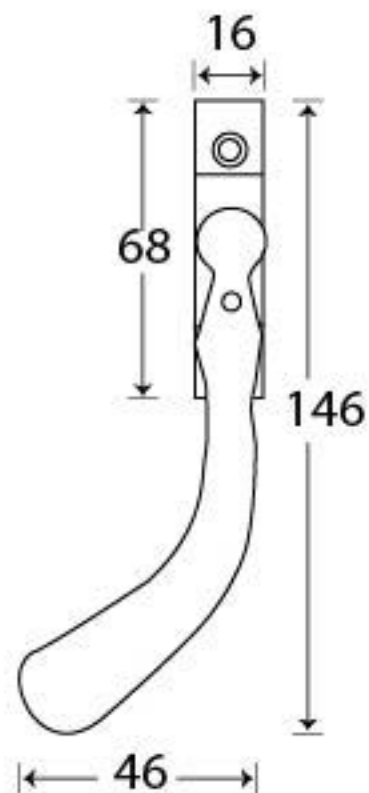

PRODUCT CODE 33716

HANDFORGED
TRADITIONAL
IRON MONGERY

Due to the hand crafted nature of our products all measurements are approximate and should be used as a guide only