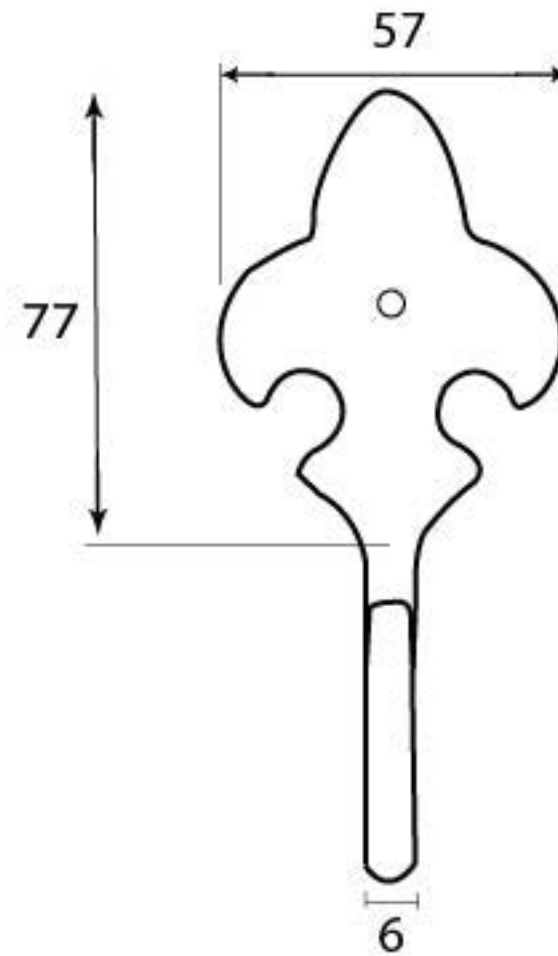

PRODUCT CODE 33722

HANDFORGED
TRADITIONAL
IRON MONGERY

Due to the hand crafted nature of our products all measurements are approximate and should be used as a guide only