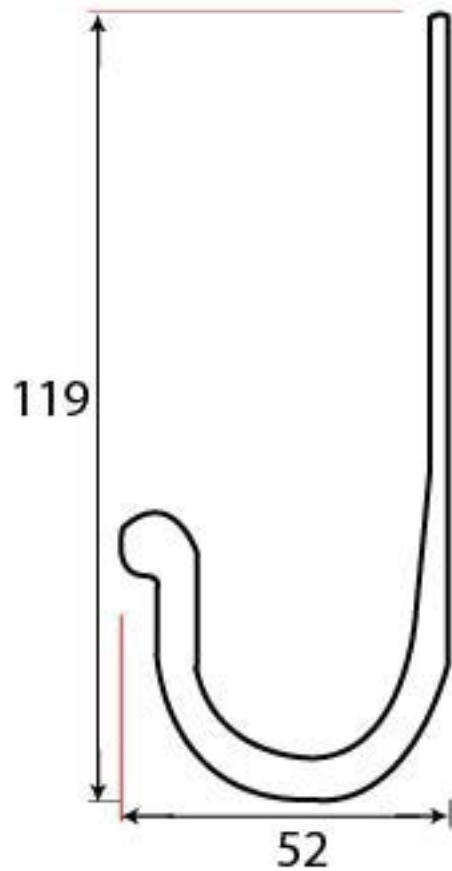

PRODUCT CODE 33722

HANDFORGED
TRADITIONAL
IRON MONGERY

Due to the hand crafted nature of our products all measurements are approximate and should be used as a guide only