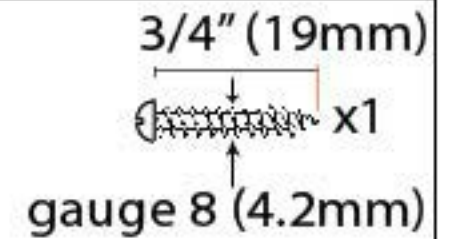

PRODUCT CODE 33722

HANDFORGED
TRADITIONAL
IRON MONGERY

Due to the hand crafted nature of our products all measurements are approximate and should be used as a guide only