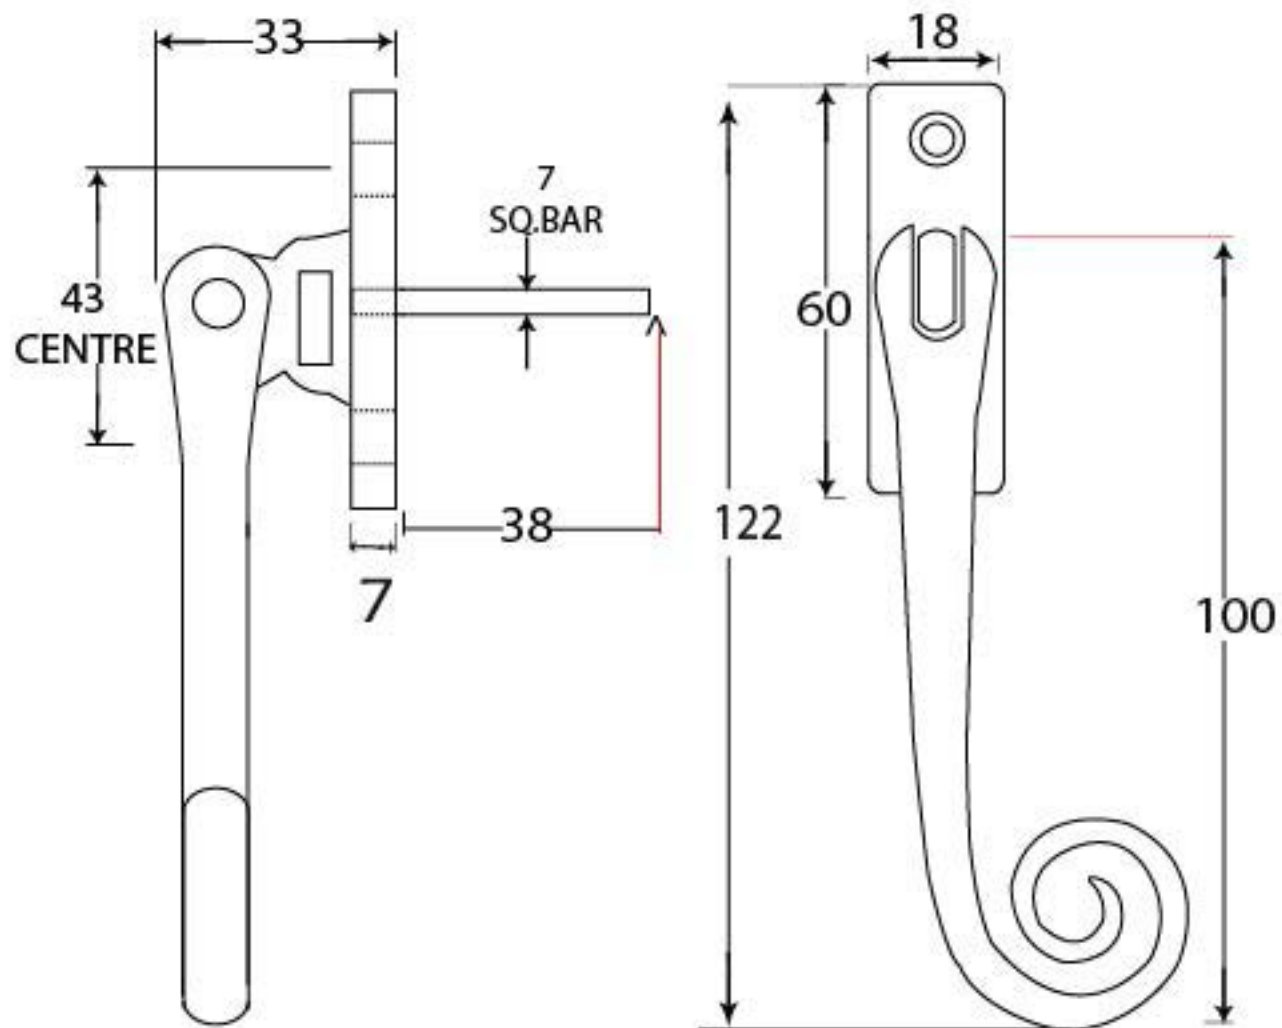

PRODUCT CODE 33728

M 5
ESPAG

HANDFORGED
TRADITIONAL
IRON MONGERY

Due to the hand crafted nature of our products all measurements are approximate and should be used as a guide only