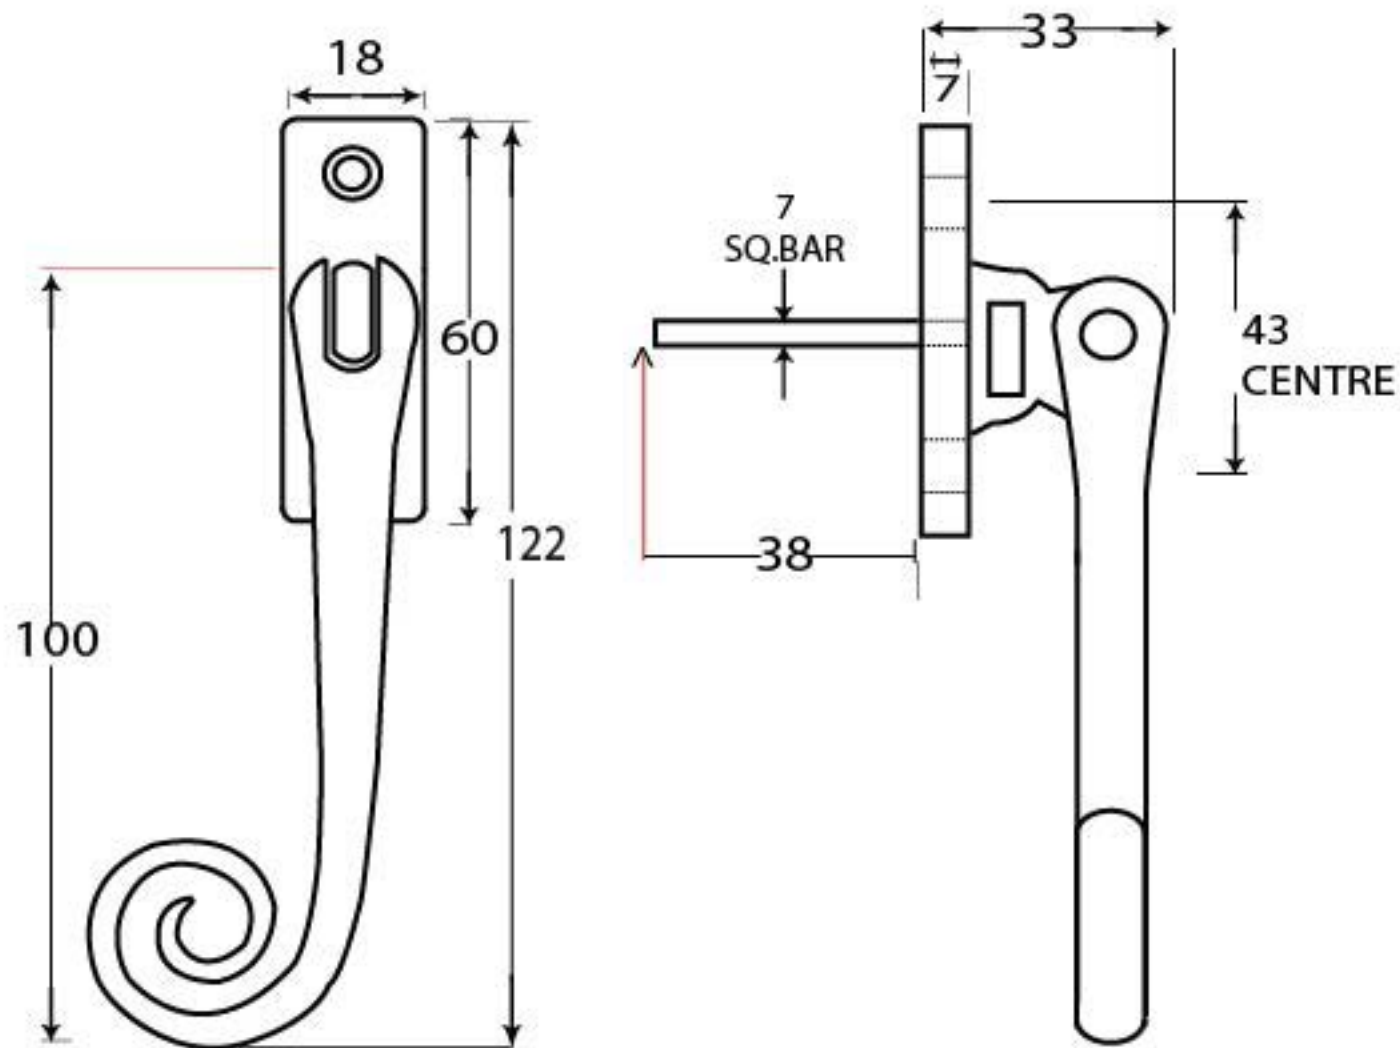

PRODUCT CODE 33729

HANDFORGED
TRADITIONAL
IRON MONGERY

Due to the hand crafted nature of our products all measurements are approximate and should be used as a guide only