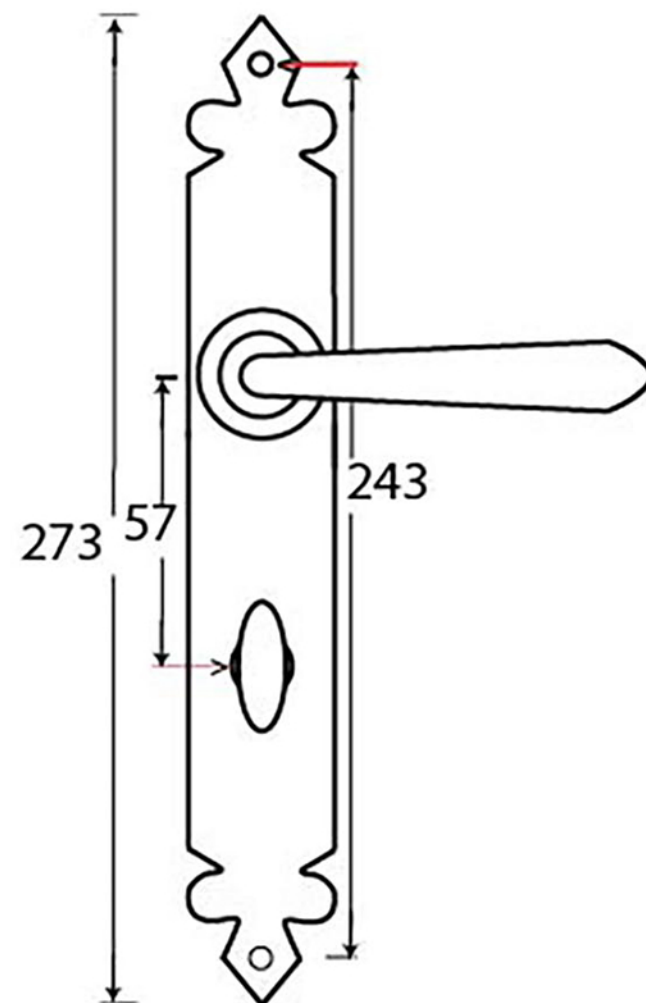

PRODUCT CODE 33732

Male & Female Screws

HANDFORGED
TRADITIONAL
IRONMONGERY

Due to the hand crafted nature of our products all measurements are approximate and should be used as a guide only