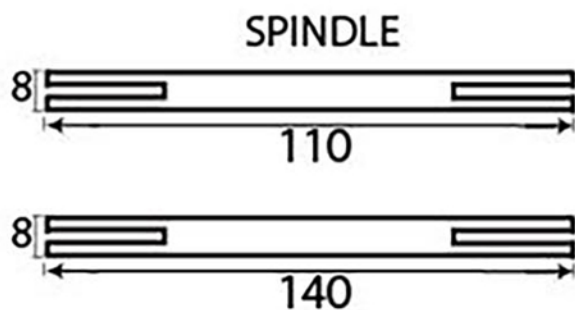

PRODUCT CODE 33732

Male & Female Screws

HANDFORGED
TRADITIONAL
IRONMONGERY

Due to the hand crafted nature of our products all measurements are approximate and should be used as a guide only