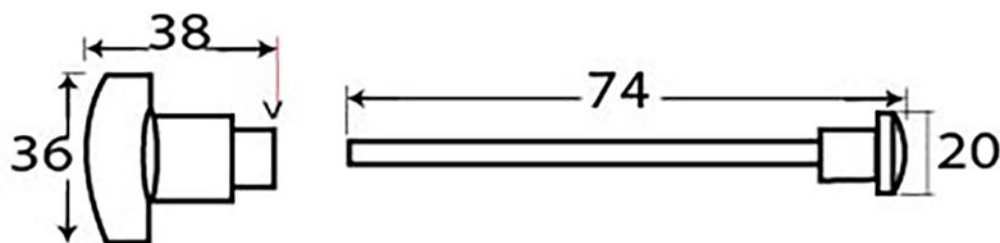

PRODUCT CODE 33732

Male & Female Screws

HANDFORGED
TRADITIONAL
IRONMONGERY

Due to the hand crafted nature of our products all measurements are approximate and should be used as a guide only