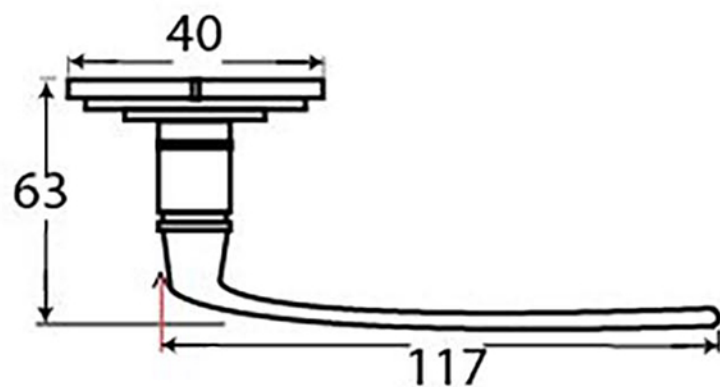

PRODUCT CODE 33732

Male & Female Screws

HANDFORGED
TRADITIONAL
IRONMONGERY

Due to the hand crafted nature of our products all measurements are approximate and should be used as a guide only