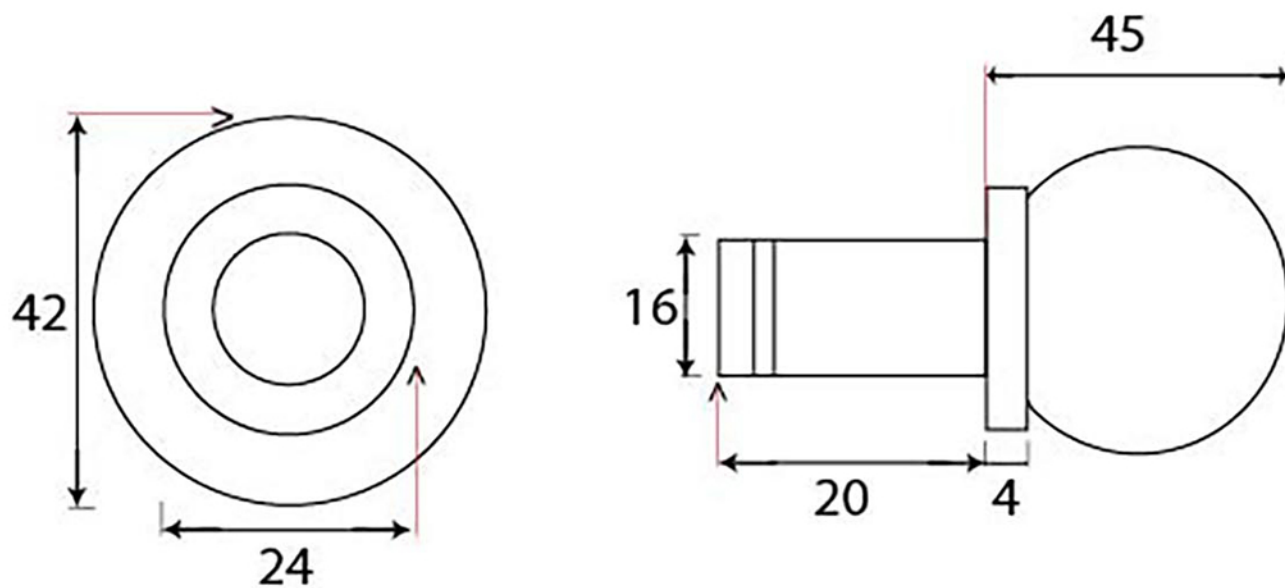

PRODUCT CODE 33734

HANDFORGED
TRADITIONAL
IRONMONGERY

Due to the hand crafted nature of our products all measurements are approximate and should be used as a guide only