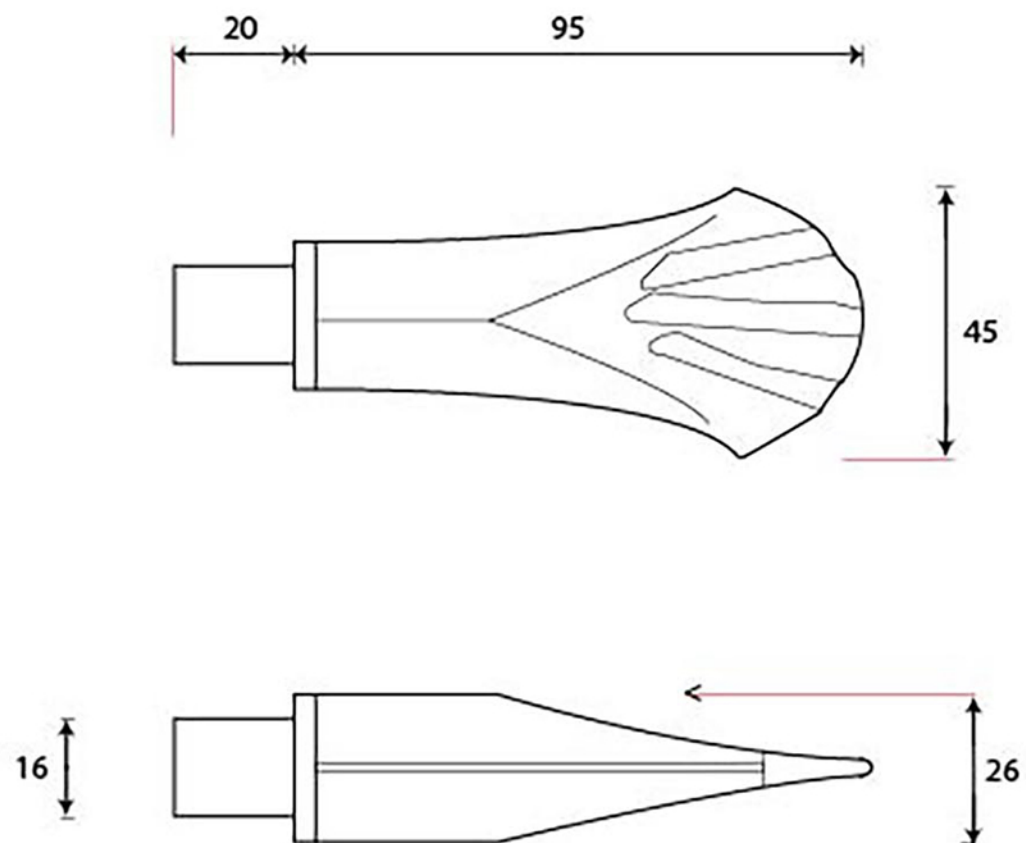

PRODUCT CODE 33735

HANDFORGED
TRADITIONAL
IRONMONGERY

Due to the hand crafted nature of our products all measurements are approximate and should be used as a guide only