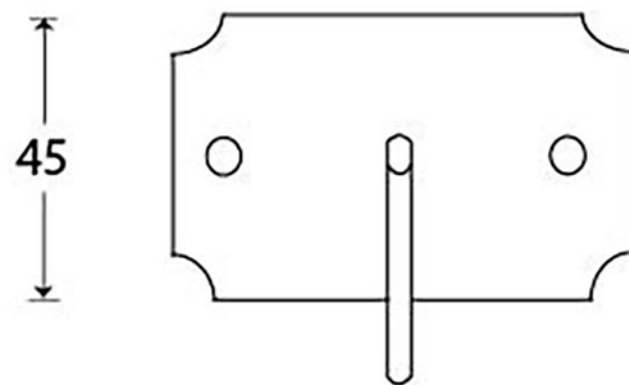

PRODUCT CODE 33736

1" (25mm)
x4
gauge 8 (4.2mm)

105

3

93

45

HANDFORGED
TRADITIONAL
IRONMONGERY

Due to the hand crafted nature of our products all measurements are approximate and should be used as a guide only