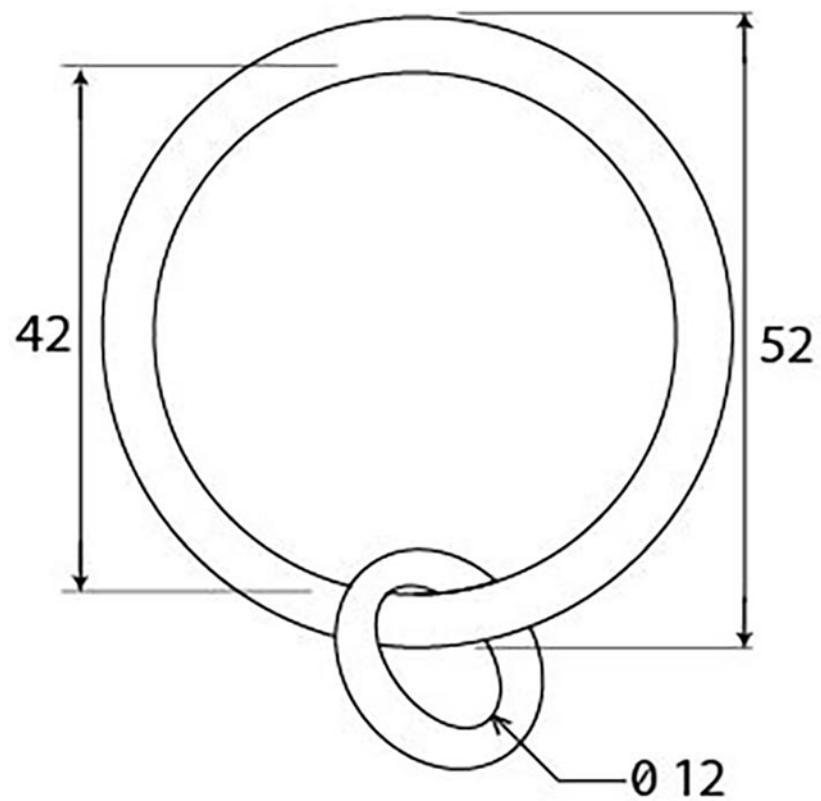

PRODUCT CODE 33737

HANDFORGED  
TRADITIONAL  
IRONMONGERY

Due to the hand crafted nature of our products all measurements are approximate and should be used as a guide only