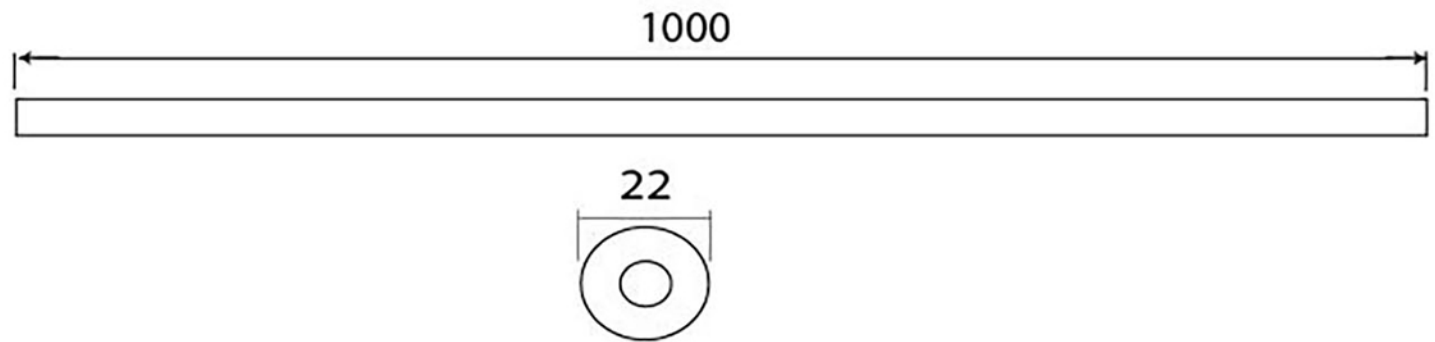

PRODUCT CODE 33738

HANDFORGED
TRADITIONAL
IRONMONGERY

Due to the hand crafted nature of our products all measurements are approximate and should be used as a guide only