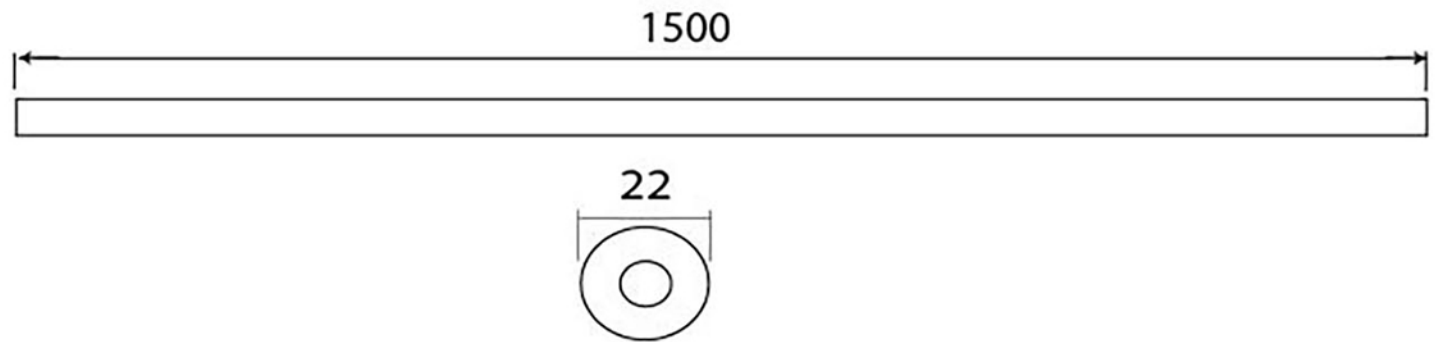

PRODUCT CODE 33739

HANDFORGED
TRADITIONAL
IRONMONGERY

Due to the hand crafted nature of our products all measurements are approximate and should be used as a guide only