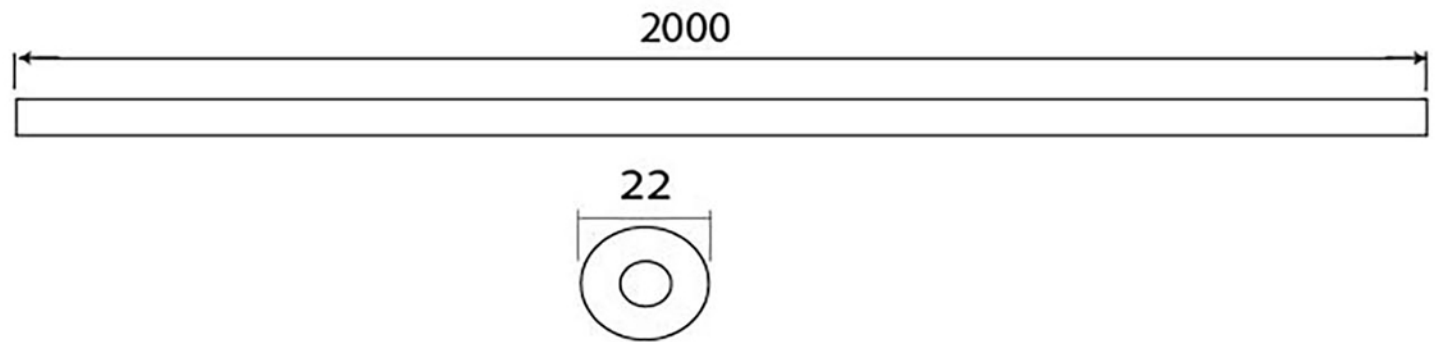

PRODUCT CODE 33740

HANDFORGED
TRADITIONAL
IRONMONGERY

Due to the hand crafted nature of our products all measurements are approximate and should be used as a guide only