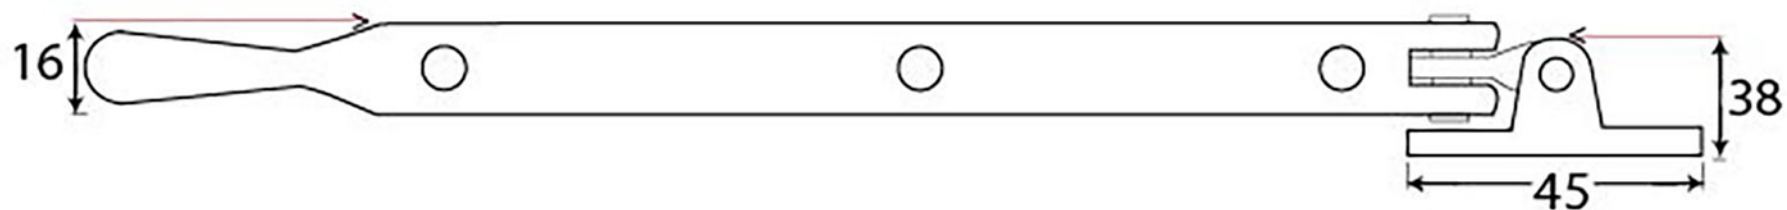

PRODUCT CODE 33743

3/4" (19mm)
x6
gauge 8 (4mm)

HANDFORGED
TRADITIONAL
IRONMONGERY

Due to the hand crafted nature of our products all measurements are approximate and should be used as a guide only