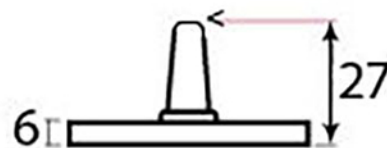

PRODUCT CODE 33743

3/4" (19mm)
x6
gauge 8 (4mm)

HANDFORGED
TRADITIONAL
IRONMONGERY

Due to the hand crafted nature of our products all measurements are approximate and should be used as a guide only