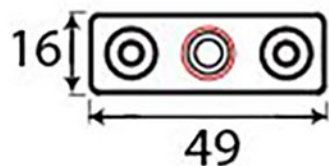

PRODUCT CODE 33743

3/4" (19mm)
x6
gauge 8 (4mm)

HANDFORGED
TRADITIONAL
IRONMONGERY

Due to the hand crafted nature of our products all measurements are approximate and should be used as a guide only