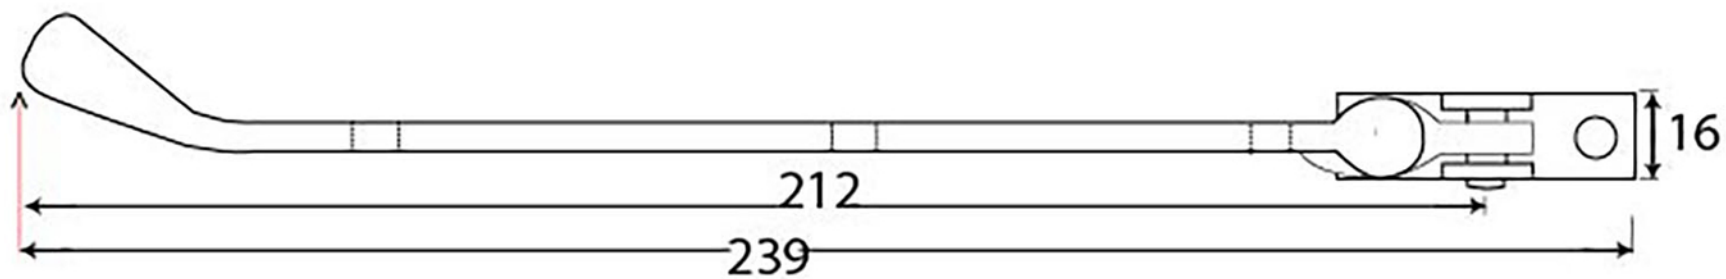

PRODUCT CODE 33743

3/4" (19mm)
x6
gauge 8 (4mm)

HANDFORGED
TRADITIONAL
IRONMONGERY

Due to the hand crafted nature of our products all measurements are approximate and should be used as a guide only