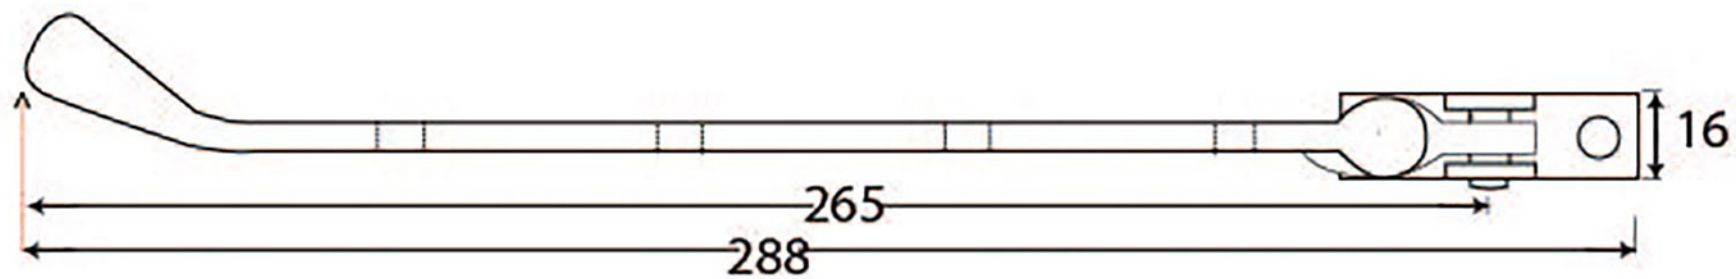

PRODUCT CODE 33744

HANDFORGED  
TRADITIONAL  
IRONMONGERY

Due to the hand crafted nature of our products all measurements are approximate and should be used as a guide only