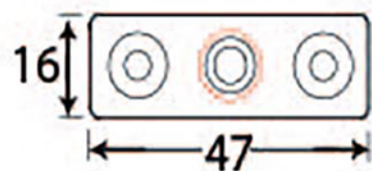

PRODUCT CODE 33744

HANDFORGED  
TRADITIONAL  
IRONMONGERY

Due to the hand crafted nature of our products all measurements are approximate and should be used as a guide only