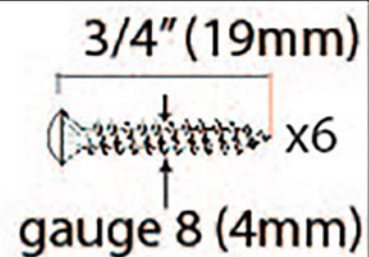

PRODUCT CODE 33744

HANDFORGED  
TRADITIONAL  
IRONMONGERY

Due to the hand crafted nature of our products all measurements are approximate and should be used as a guide only