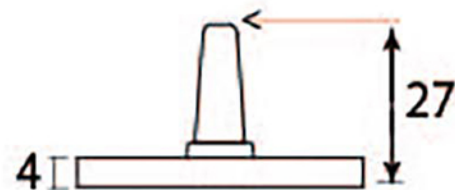

PRODUCT CODE 33744

HANDFORGED  
TRADITIONAL  
IRONMONGERY

Due to the hand crafted nature of our products all measurements are approximate and should be used as a guide only