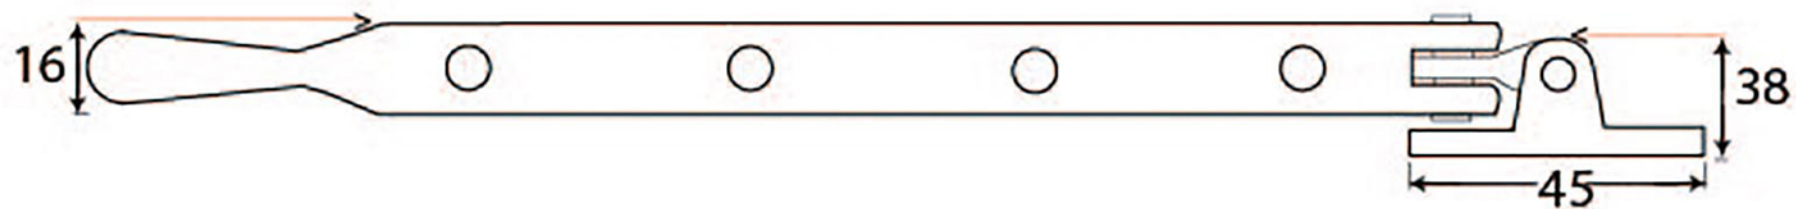

PRODUCT CODE 33744

HANDFORGED  
TRADITIONAL  
IRONMONGERY

Due to the hand crafted nature of our products all measurements are approximate and should be used as a guide only