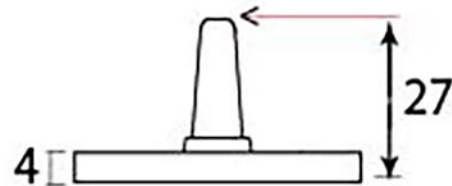

PRODUCT CODE 33745

HANDFORGED
TRADITIONAL
IRONMONGERY

Due to the hand crafted nature of our products all measurements are approximate and should be used as a guide only