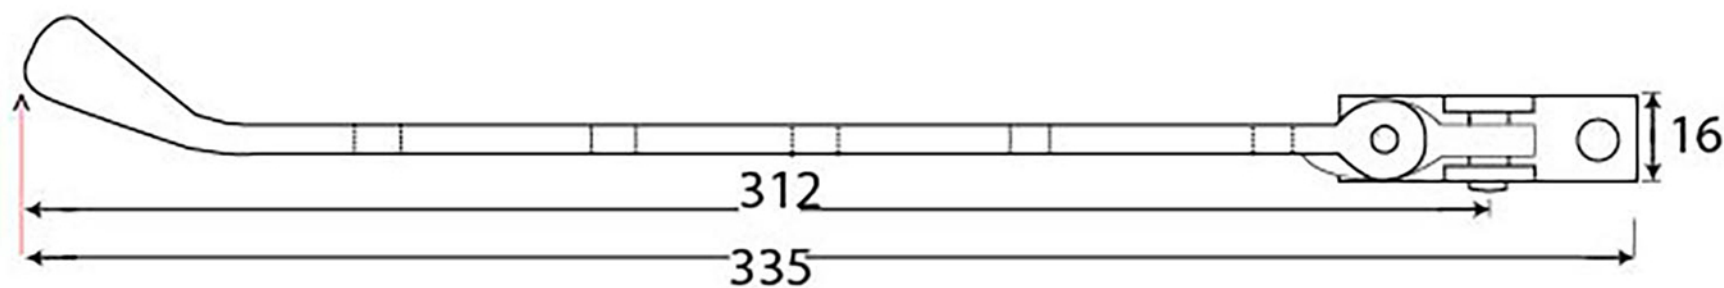

PRODUCT CODE 33745

HANDFORGED
TRADITIONAL
IRONMONGERY

Due to the hand crafted nature of our products all measurements are approximate and should be used as a guide only