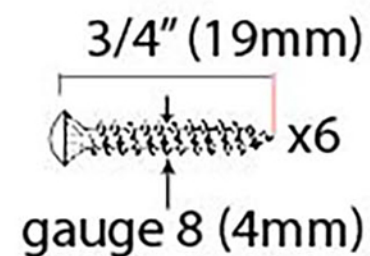

PRODUCT CODE 33745

HANDFORGED
TRADITIONAL
IRONMONGERY

Due to the hand crafted nature of our products all measurements are approximate and should be used as a guide only