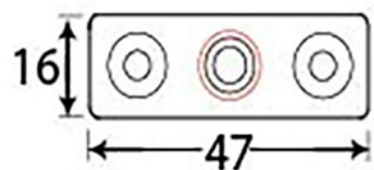

PRODUCT CODE 33745

HANDFORGED
TRADITIONAL
IRONMONGERY

Due to the hand crafted nature of our products all measurements are approximate and should be used as a guide only