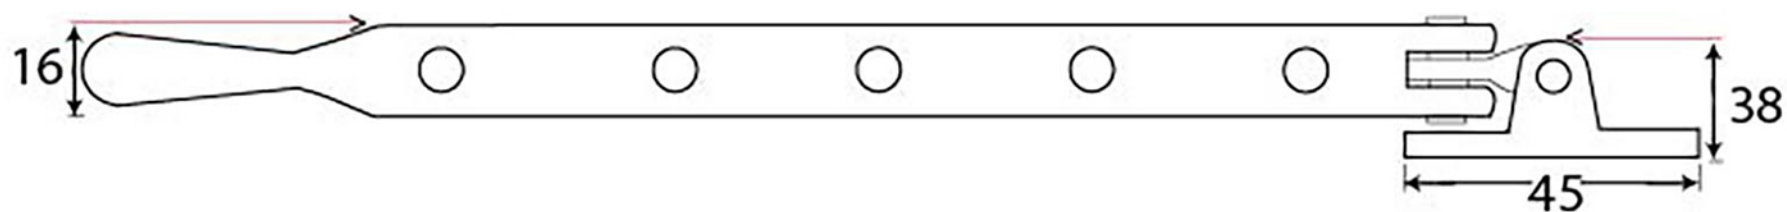

PRODUCT CODE 33745

HANDFORGED
TRADITIONAL
IRONMONGERY

Due to the hand crafted nature of our products all measurements are approximate and should be used as a guide only