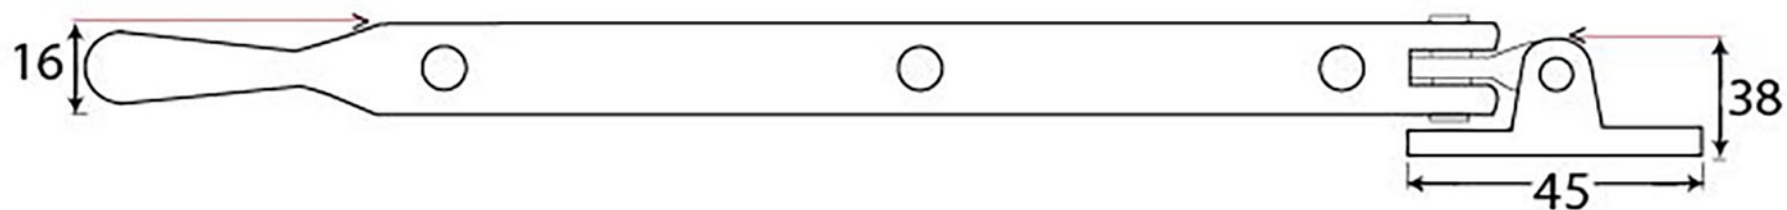

PRODUCT CODE 33746

3/4" (19mm)
x6
gauge 8 (4mm)

HANDFORGED
TRADITIONAL
IRONMONGERY

Due to the hand crafted nature of our products all measurements are approximate and should be used as a guide only