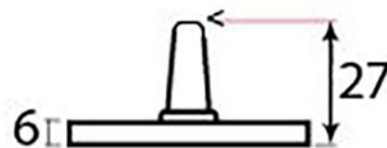

PRODUCT CODE 33746

3/4" (19mm)
x6
gauge 8 (4mm)

HANDFORGED
TRADITIONAL
IRONMONGERY

Due to the hand crafted nature of our products all measurements are approximate and should be used as a guide only