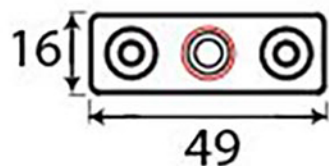

PRODUCT CODE 33746

3/4" (19mm)
x6
gauge 8 (4mm)

HANDFORGED
TRADITIONAL
IRONMONGERY

Due to the hand crafted nature of our products all measurements are approximate and should be used as a guide only