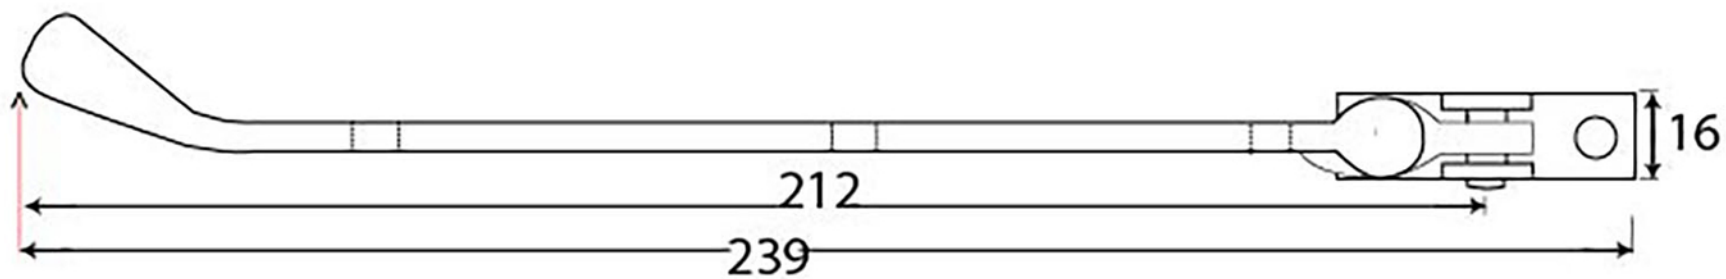

PRODUCT CODE 33746

3/4" (19mm)
x6
gauge 8 (4mm)

HANDFORGED
TRADITIONAL
IRONMONGERY

Due to the hand crafted nature of our products all measurements are approximate and should be used as a guide only