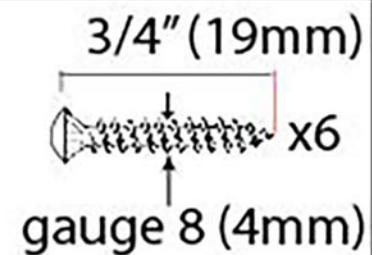

PRODUCT CODE 33747

HANDFORGED
TRADITIONAL
IRONMONGERY

Due to the hand crafted nature of our products all measurements are approximate and should be used as a guide only