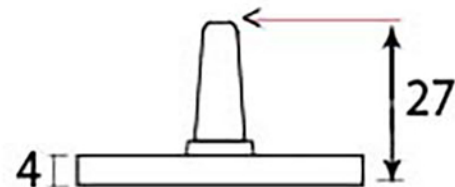

PRODUCT CODE 33747

HANDFORGED
TRADITIONAL
IRONMONGERY

Due to the hand crafted nature of our products all measurements are approximate and should be used as a guide only