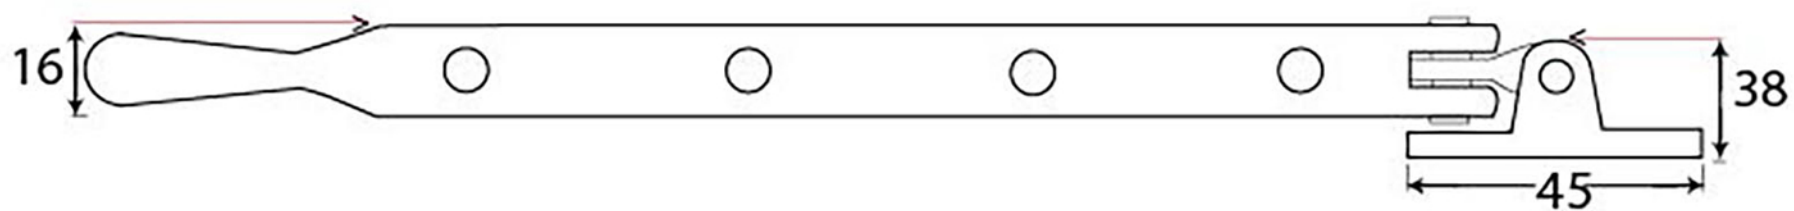

PRODUCT CODE 33747

HANDFORGED
TRADITIONAL
IRONMONGERY

Due to the hand crafted nature of our products all measurements are approximate and should be used as a guide only