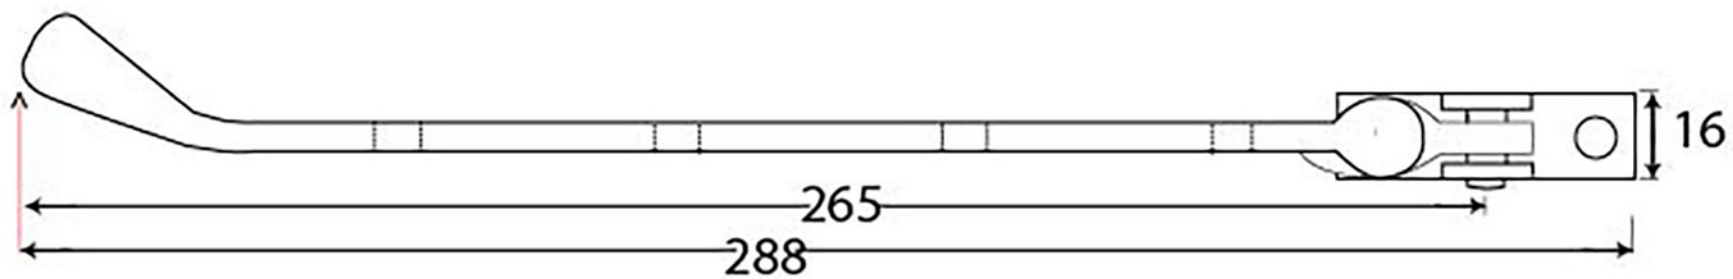

PRODUCT CODE 33747

HANDFORGED
TRADITIONAL
IRONMONGERY

Due to the hand crafted nature of our products all measurements are approximate and should be used as a guide only