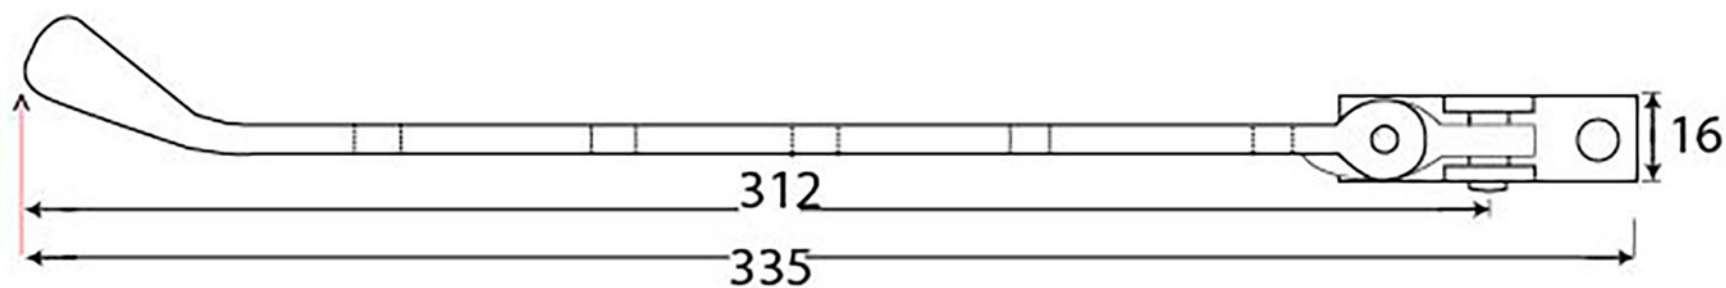

PRODUCT CODE 33748

HANDFORGED  
TRADITIONAL  
IRONMONGERY

Due to the hand crafted nature of our products all measurements are approximate and should be used as a guide only