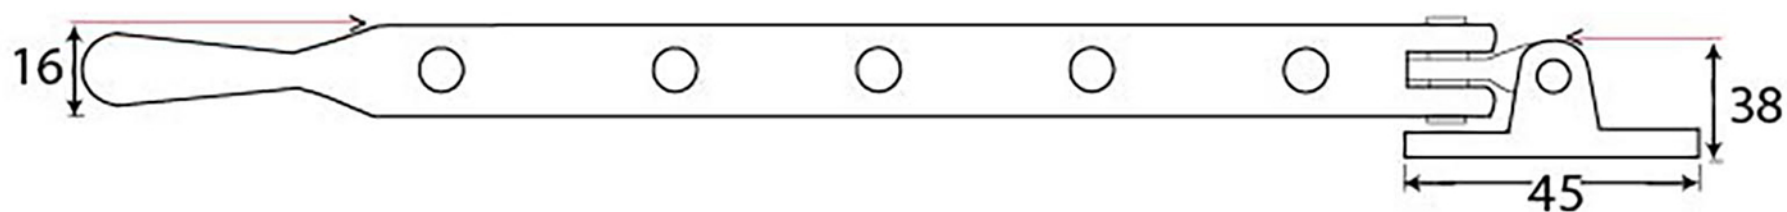

PRODUCT CODE 33748

HANDFORGED  
TRADITIONAL  
IRONMONGERY

Due to the hand crafted nature of our products all measurements are approximate and should be used as a guide only