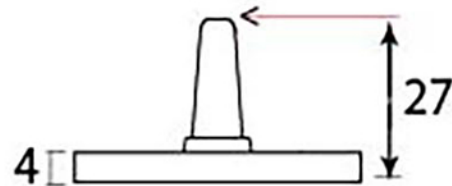

PRODUCT CODE 33748

HANDFORGED  
TRADITIONAL  
IRONMONGERY

Due to the hand crafted nature of our products all measurements are approximate and should be used as a guide only