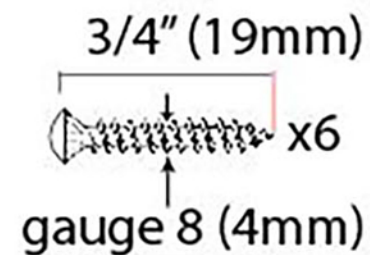

PRODUCT CODE 33748

HANDFORGED  
TRADITIONAL  
IRONMONGERY

Due to the hand crafted nature of our products all measurements are approximate and should be used as a guide only