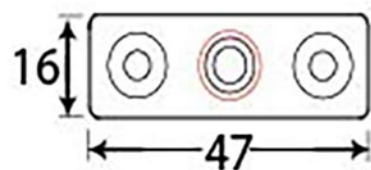

PRODUCT CODE 33748

HANDFORGED  
TRADITIONAL  
IRONMONGERY

Due to the hand crafted nature of our products all measurements are approximate and should be used as a guide only