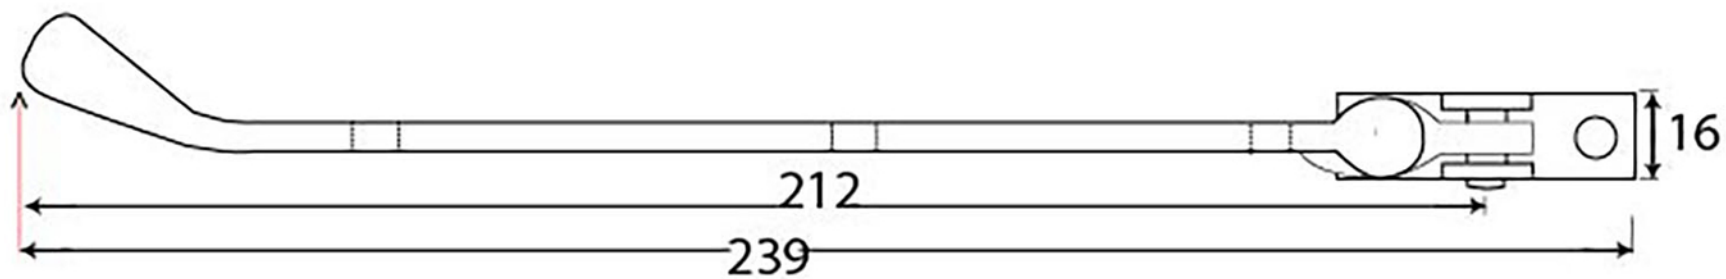

PRODUCT CODE 33749

3/4" (19mm)  
x6  
gauge 8 (4mm)

HANDFORGED  
TRADITIONAL  
IRONMONGERY

Due to the hand crafted nature of our products all measurements are approximate and should be used as a guide only