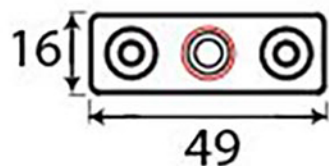

PRODUCT CODE 33749

3/4" (19mm)  
x6  
gauge 8 (4mm)

HANDFORGED  
TRADITIONAL  
IRONMONGERY

Due to the hand crafted nature of our products all measurements are approximate and should be used as a guide only