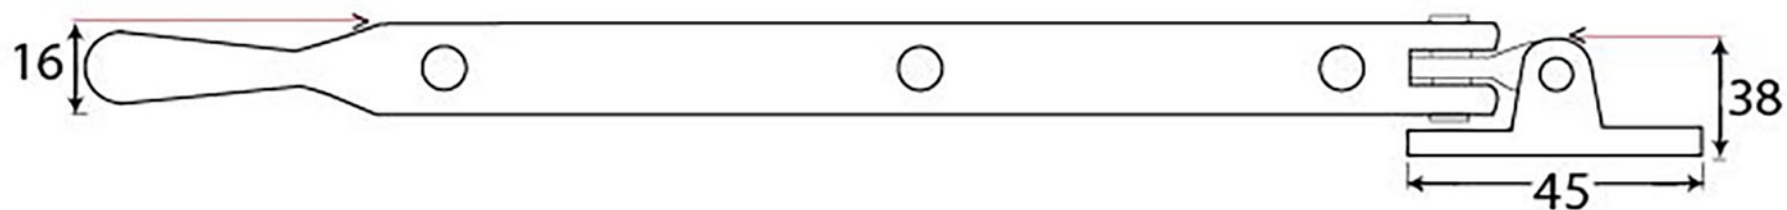

PRODUCT CODE 33749

3/4" (19mm)  
x6  
gauge 8 (4mm)

HANDFORGED  
TRADITIONAL  
IRONMONGERY

Due to the hand crafted nature of our products all measurements are approximate and should be used as a guide only