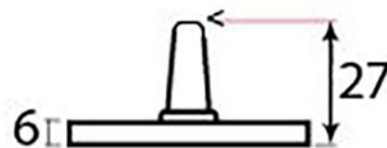

PRODUCT CODE 33749

3/4" (19mm)  
x6  
gauge 8 (4mm)

HANDFORGED  
TRADITIONAL  
IRONMONGERY

Due to the hand crafted nature of our products all measurements are approximate and should be used as a guide only