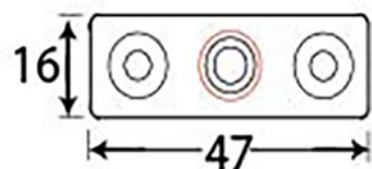

PRODUCT CODE 33750

HANDFORGED  
TRADITIONAL  
IRONMONGERY

Due to the hand crafted nature of our products all measurements are approximate and should be used as a guide only