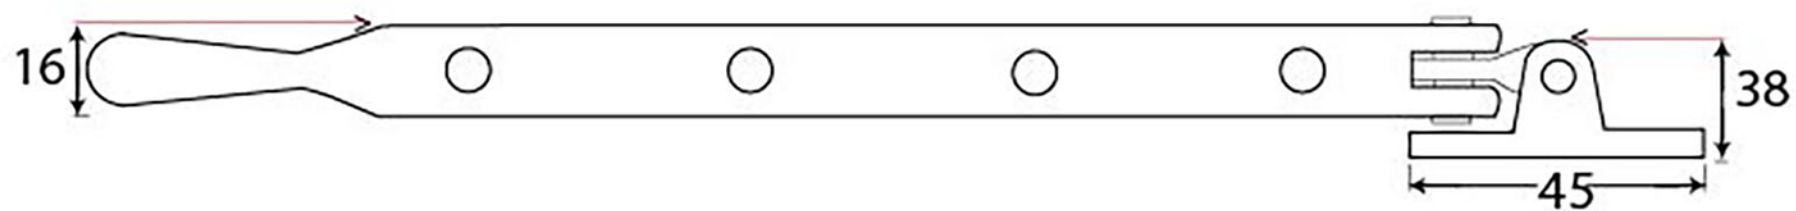

PRODUCT CODE 33750

HANDFORGED  
TRADITIONAL  
IRONMONGERY

Due to the hand crafted nature of our products all measurements are approximate and should be used as a guide only