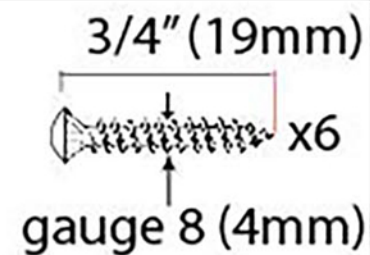

PRODUCT CODE 33750

HANDFORGED  
TRADITIONAL  
IRONMONGERY

Due to the hand crafted nature of our products all measurements are approximate and should be used as a guide only