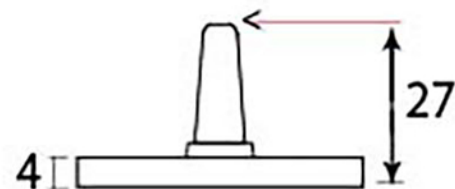

PRODUCT CODE 33750

HANDFORGED  
TRADITIONAL  
IRONMONGERY

Due to the hand crafted nature of our products all measurements are approximate and should be used as a guide only