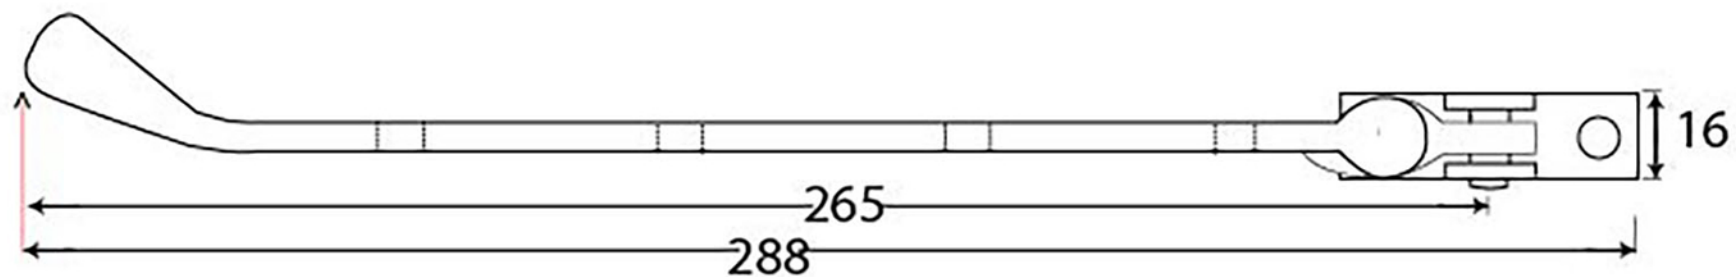

PRODUCT CODE 33750

HANDFORGED  
TRADITIONAL  
IRONMONGERY

Due to the hand crafted nature of our products all measurements are approximate and should be used as a guide only