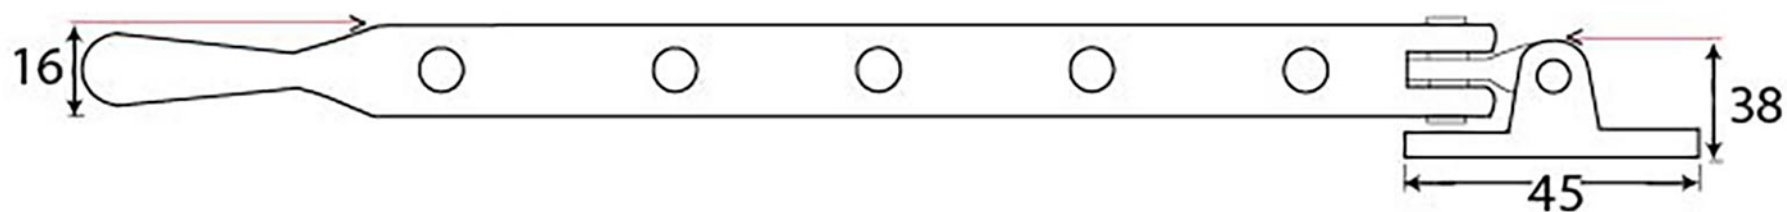

PRODUCT CODE 33751

HANDFORGED  
TRADITIONAL  
IRONMONGERY

Due to the hand crafted nature of our products all measurements are approximate and should be used as a guide only