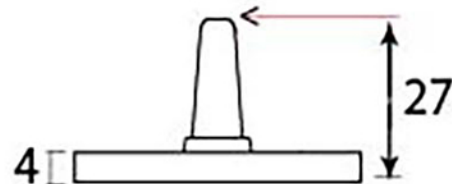

PRODUCT CODE 33751

HANDFORGED  
TRADITIONAL  
IRONMONGERY

Due to the hand crafted nature of our products all measurements are approximate and should be used as a guide only