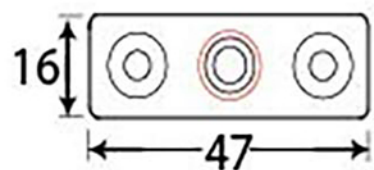

PRODUCT CODE 33751

HANDFORGED  
TRADITIONAL  
IRONMONGERY

Due to the hand crafted nature of our products all measurements are approximate and should be used as a guide only