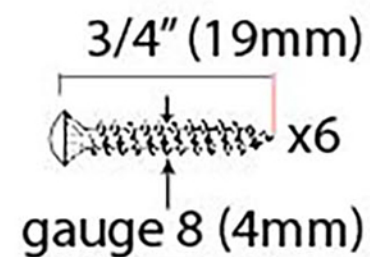

PRODUCT CODE 33751

HANDFORGED  
TRADITIONAL  
IRONMONGERY

Due to the hand crafted nature of our products all measurements are approximate and should be used as a guide only