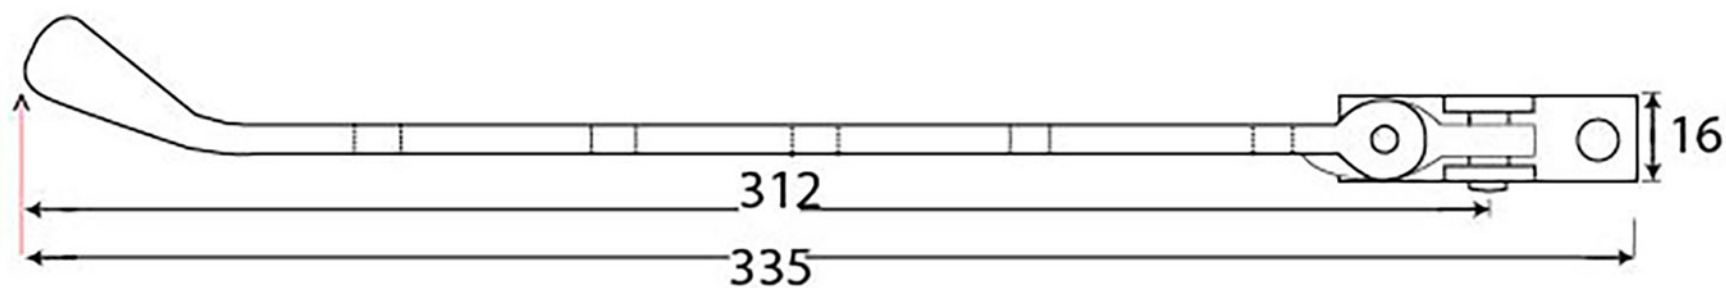

PRODUCT CODE 33751

HANDFORGED  
TRADITIONAL  
IRONMONGERY

Due to the hand crafted nature of our products all measurements are approximate and should be used as a guide only