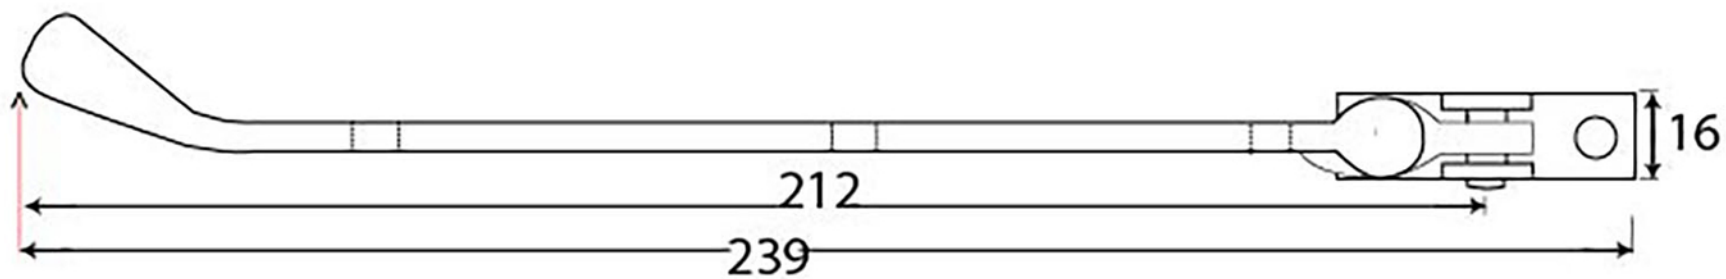

PRODUCT CODE 33752

3/4" (19mm)
x6
gauge 8 (4mm)

HANDFORGED
TRADITIONAL
IRONMONGERY

Due to the hand crafted nature of our products all measurements are approximate and should be used as a guide only