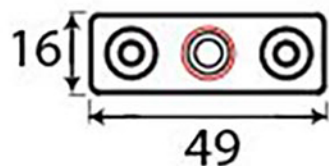

PRODUCT CODE 33752

3/4" (19mm)
x6
gauge 8 (4mm)

HANDFORGED
TRADITIONAL
IRONMONGERY

Due to the hand crafted nature of our products all measurements are approximate and should be used as a guide only