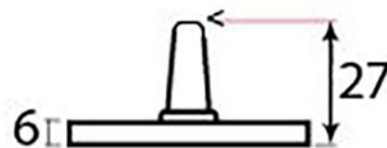

PRODUCT CODE 33752

3/4" (19mm)
x6
gauge 8 (4mm)

HANDFORGED
TRADITIONAL
IRONMONGERY

Due to the hand crafted nature of our products all measurements are approximate and should be used as a guide only