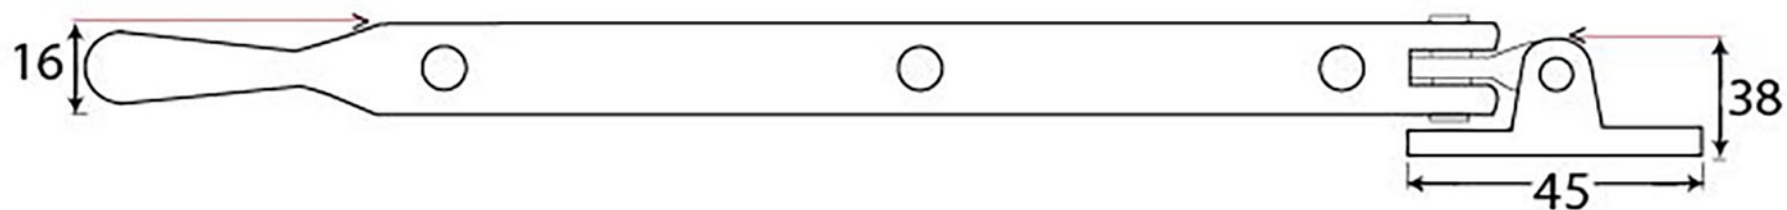

PRODUCT CODE 33752

3/4" (19mm)
x6
gauge 8 (4mm)

HANDFORGED
TRADITIONAL
IRONMONGERY

Due to the hand crafted nature of our products all measurements are approximate and should be used as a guide only