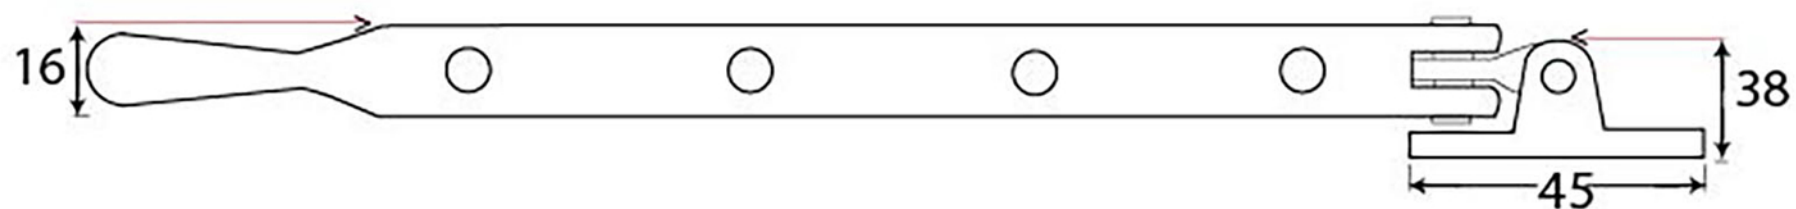

PRODUCT CODE 33753

HANDFORGED  
TRADITIONAL  
IRONMONGERY

Due to the hand crafted nature of our products all measurements are approximate and should be used as a guide only