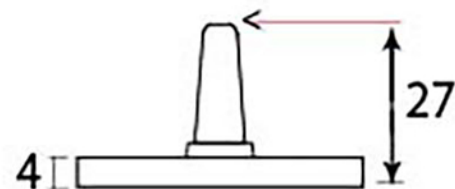

PRODUCT CODE 33753

HANDFORGED  
TRADITIONAL  
IRONMONGERY

Due to the hand crafted nature of our products all measurements are approximate and should be used as a guide only