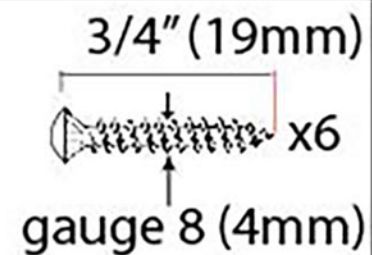

PRODUCT CODE 33753

HANDFORGED  
TRADITIONAL  
IRONMONGERY

Due to the hand crafted nature of our products all measurements are approximate and should be used as a guide only