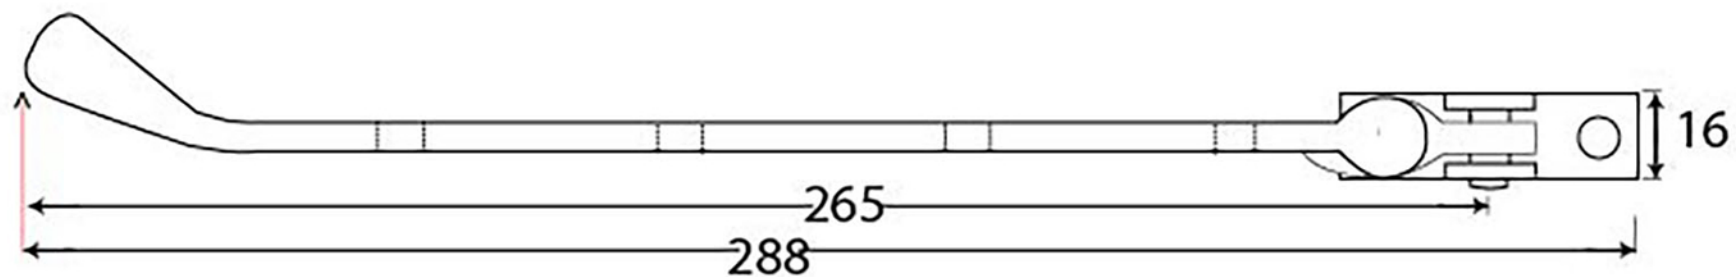

PRODUCT CODE 33753

HANDFORGED  
TRADITIONAL  
IRONMONGERY

Due to the hand crafted nature of our products all measurements are approximate and should be used as a guide only