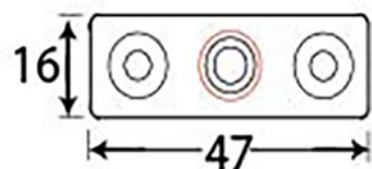

PRODUCT CODE 33753

HANDFORGED  
TRADITIONAL  
IRONMONGERY

Due to the hand crafted nature of our products all measurements are approximate and should be used as a guide only