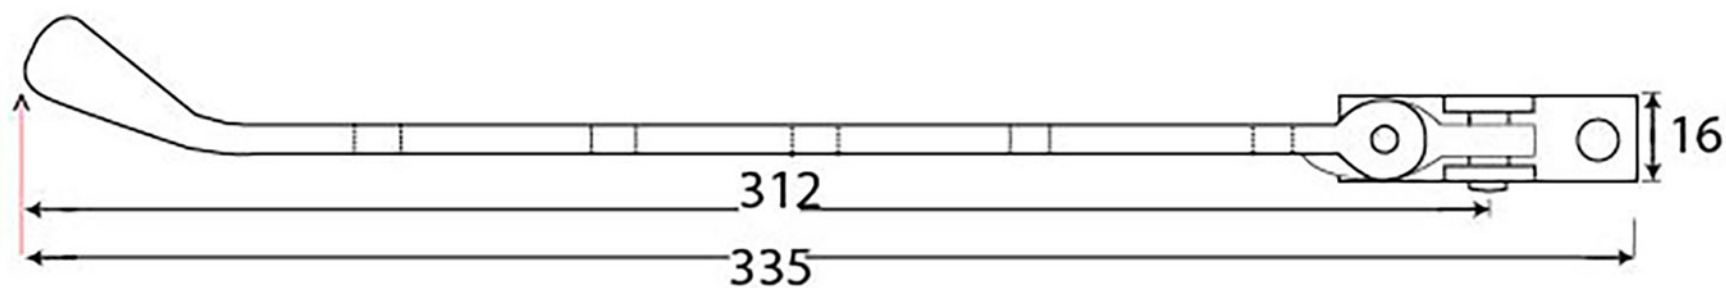

PRODUCT CODE 33754

HANDFORGED
TRADITIONAL
IRONMONGERY

Due to the hand crafted nature of our products all measurements are approximate and should be used as a guide only