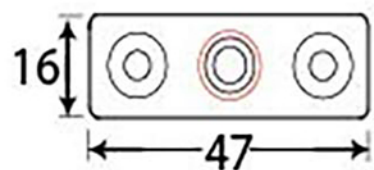

PRODUCT CODE 33754

HANDFORGED
TRADITIONAL
IRONMONGERY

Due to the hand crafted nature of our products all measurements are approximate and should be used as a guide only