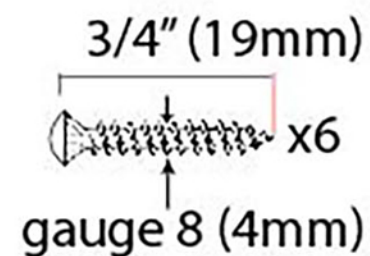

PRODUCT CODE 33754

HANDFORGED
TRADITIONAL
IRONMONGERY

Due to the hand crafted nature of our products all measurements are approximate and should be used as a guide only