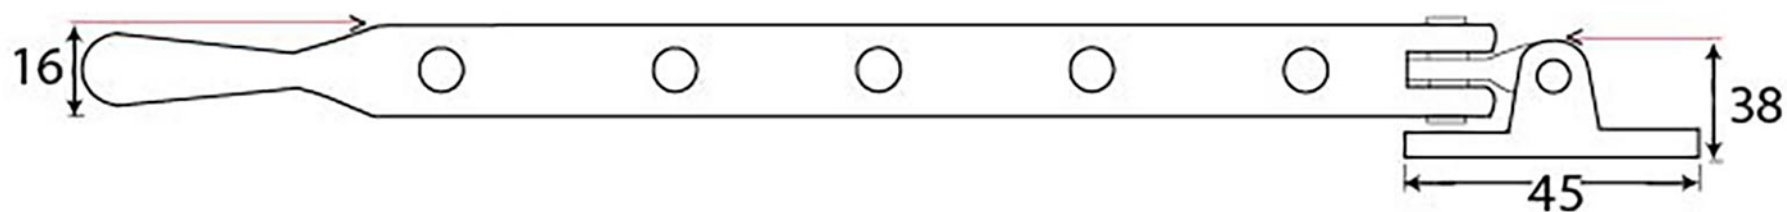

PRODUCT CODE 33754

HANDFORGED
TRADITIONAL
IRONMONGERY

Due to the hand crafted nature of our products all measurements are approximate and should be used as a guide only