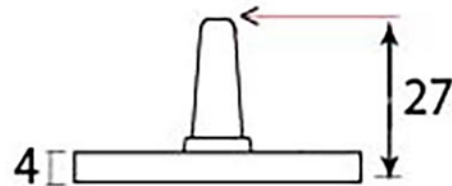

PRODUCT CODE 33754

HANDFORGED
TRADITIONAL
IRONMONGERY

Due to the hand crafted nature of our products all measurements are approximate and should be used as a guide only