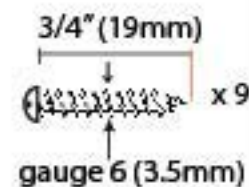

PRODUCT CODE 33762

HANDFORGED
TRADITIONAL
IRON MONGERY

Due to the hand crafted nature of our products all measurements are approximate and should be used as a guide only