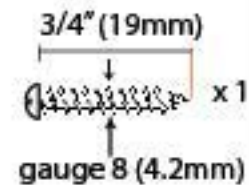

PRODUCT CODE 33762

HANDFORGED
TRADITIONAL
IRON MONGERY

Due to the hand crafted nature of our products all measurements are approximate and should be used as a guide only