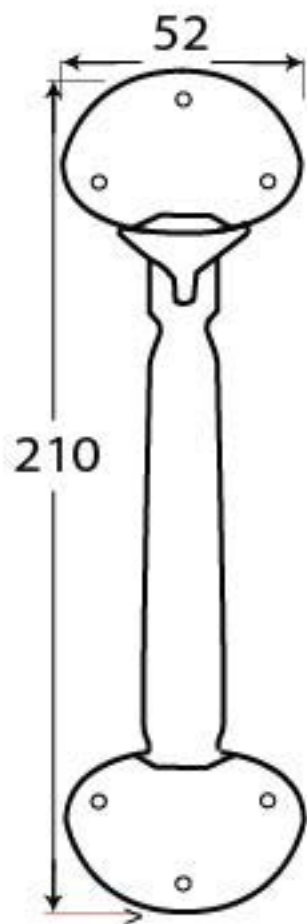

PRODUCT CODE 33762

HANDFORGED
TRADITIONAL
IRON MONGERY

Due to the hand crafted nature of our products all measurements are approximate and should be used as a guide only