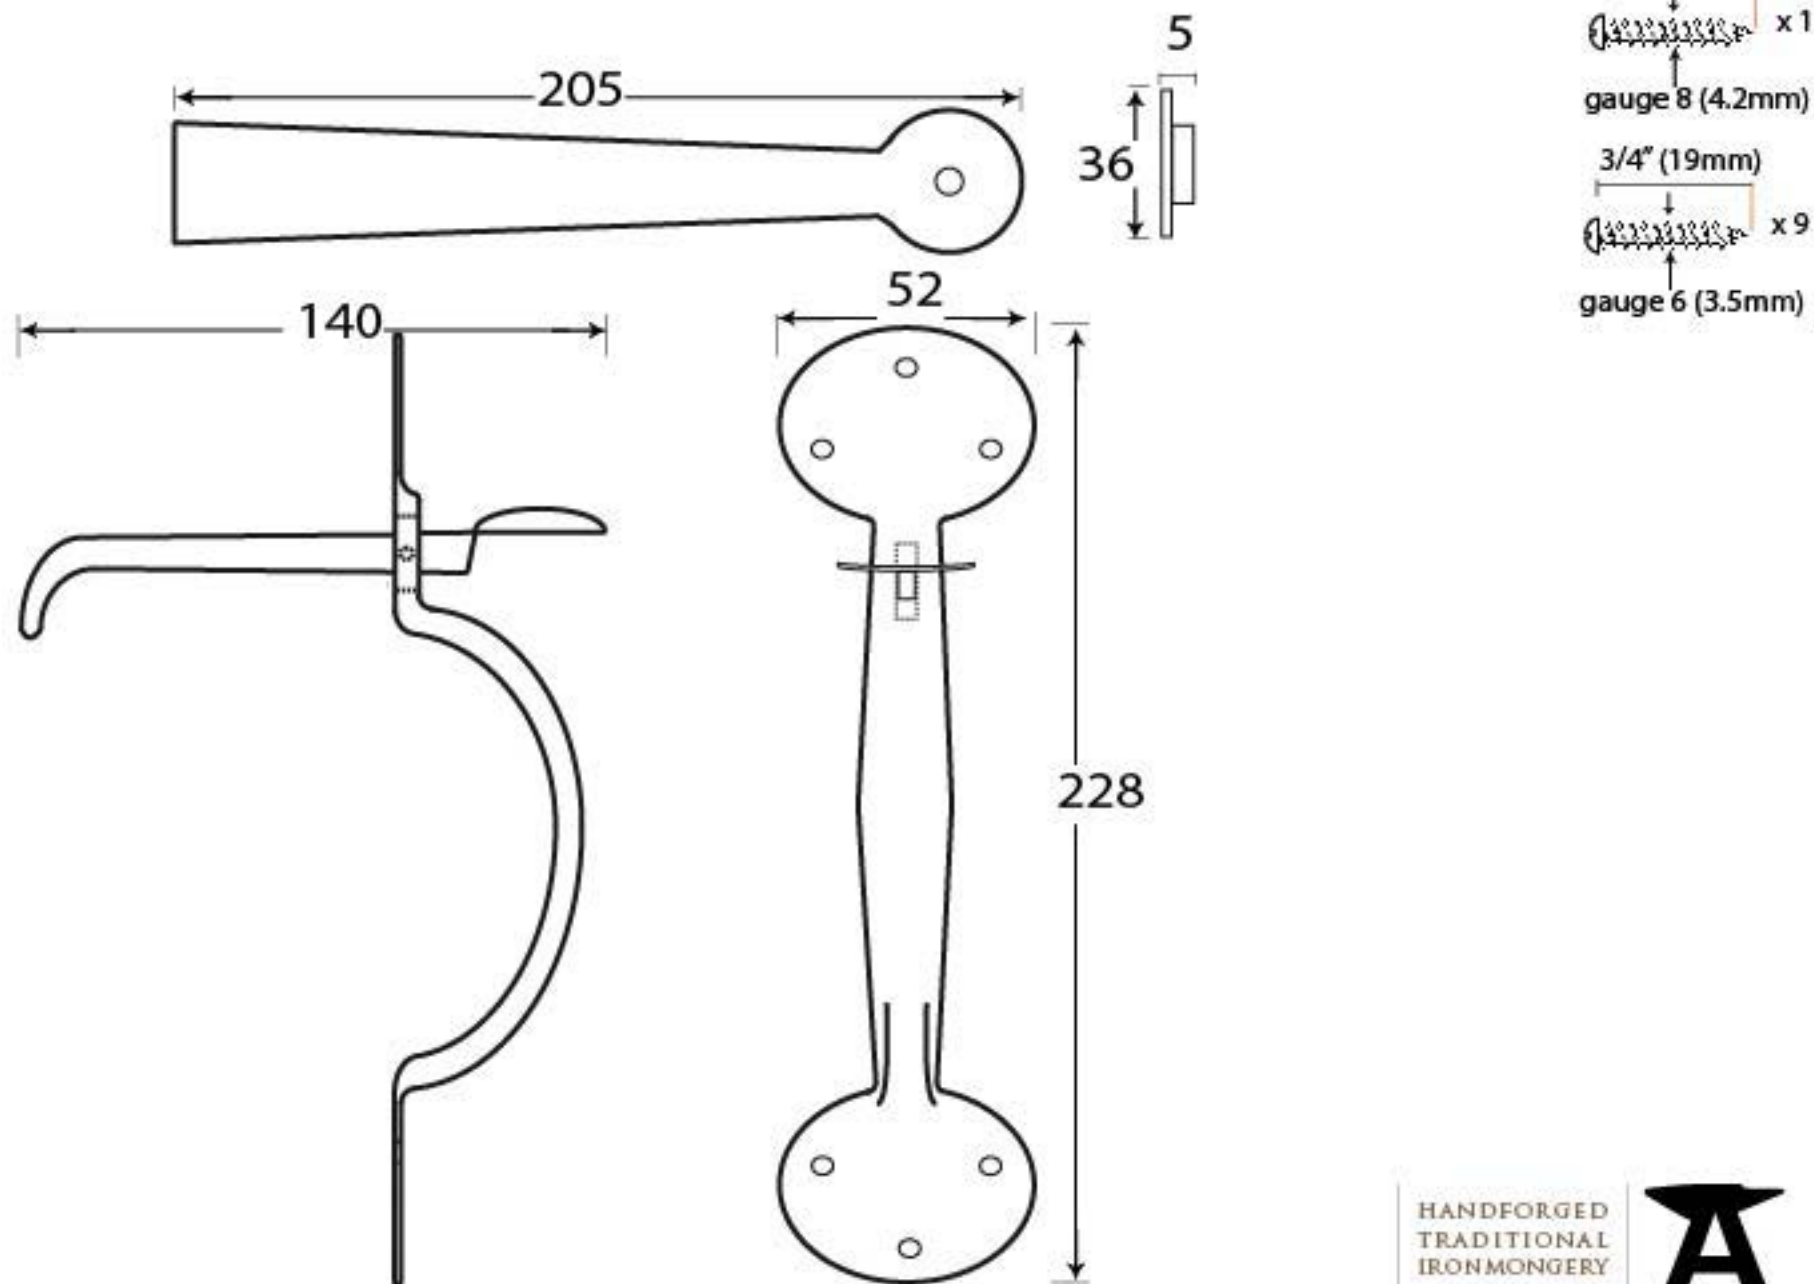

PRODUCT CODE 33763

HANDFORGED
TRADITIONAL
IRONMONGERY

Due to the hand crafted nature of our products all measurements are approximate and should be used as a guide only