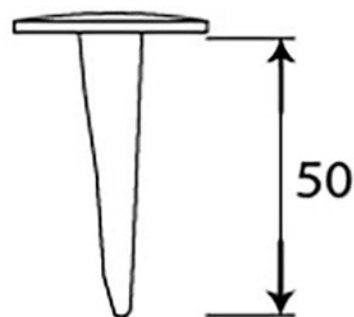

PRODUCT CODE 33775

HANDFORGED  
TRADITIONAL  
IRONMONGERY

Due to the hand crafted nature of our products all measurements are approximate and should be used as a guide only