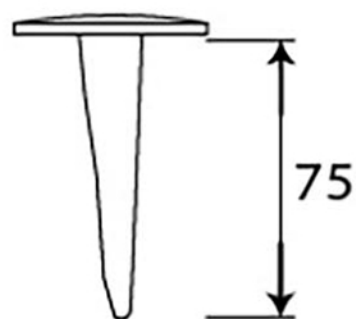

PRODUCT CODE 33776

HANDFORGED
TRADITIONAL
IRONMONGERY

Due to the hand crafted nature of our products all measurements are approximate and should be used as a guide only